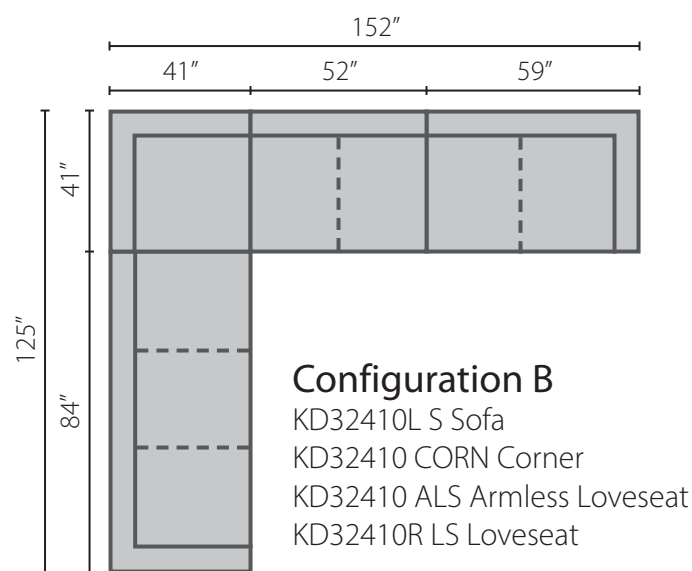

Kash Style: KD32410

Nail Heads: Black Nickel (shown), French Natural, Old Gold Spotted, or Pewter

Sectional Pieces

KD32410L/R CRNS
 Corner Sofa
 W99" D41" H38"
 2 24" Arm Pillows
 2 24" Arm Pillows

KD32410L/R S
 Sofa
 W84" D41" H38"
 1 24" Arm Pillow
 1 24" Arm Pillow

KD32410L/R LS
 Loveseat
 W59" D41" H38"
 1 24" Arm Pillow
 1 24" Arm Pillow

KD32410 ALS
 Armless Loveseat
 W52" D41" H38"

KD32410 CORN
 Corner
 W41" D41" H38"
 1 24" Arm Pillow
 1 24" Arm Pillow

Free Standing Pieces

KD32410 S
 Sofa
 W88" D41" H38"
 2 24" Arm Pillows
 2 24" Arm Pillows

KD32410 LS
 Loveseat
 W63" D41" H38"
 2 24" Arm Pillows

KD32410 C
 Chair
 W37" D41" H38"
 1 24" Arm Pillow

KD32410 OTTO
 Ottoman
 W30" D21" H19"