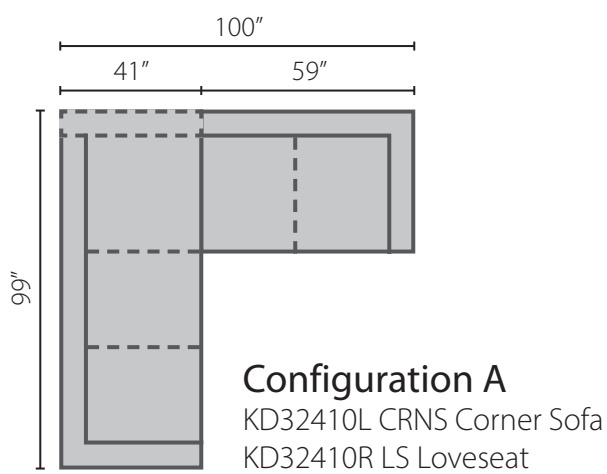

Kash Style: KD32410

Nail Heads: Black Nickel (shown), French Natural, Old Gold Spotted, or Pewter

Sectional Pieces

KD32410L/R CRNS
 Corner Sofa
 W99" D41" H38"
 2 24" Arm Pillows
 2 24" Arm Pillows

KD32410L/R S
 Sofa
 W84" D41" H38"
 1 24" Arm Pillow
 1 24" Arm Pillow

KD32410L/R LS
 Loveseat
 W59" D41" H38"
 1 24" Arm Pillow
 1 24" Arm Pillow

KD32410 ALS
 Armless Loveseat
 W52" D41" H38"

KD32410 CORN
 Corner
 W41" D41" H38"
 1 24" Arm Pillow
 1 24" Arm Pillow

Free Standing Pieces

KD32410 S
 Sofa
 W88" D41" H38"
 2 24" Arm Pillows
 2 24" Arm Pillows

KD32410 LS
 Loveseat
 W63" D41" H38"
 2 24" Arm Pillows

KD32410 C
 Chair
 W37" D41" H38"
 1 24" Arm Pillow

KD32410 OTTO
 Ottoman
 W30" D21" H19"