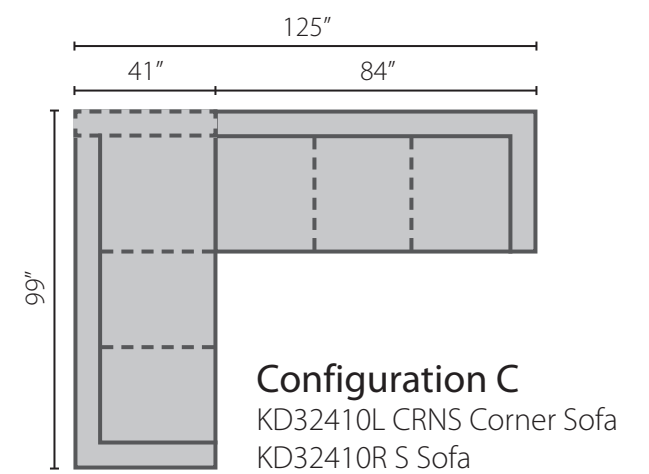

Kash Style: KD32410

Nail Heads: Black Nickel (shown), French Natural, Old Gold Spotted, or Pewter

Sectional Pieces

KD32410L/R CRNS
 Corner Sofa
 W99" D41" H38"
 2 24" Arm Pillows
 2 24" Arm Pillows

KD32410L/R S
 Sofa
 W84" D41" H38"
 1 24" Arm Pillow
 1 24" Arm Pillow

KD32410L/R LS
 Loveseat
 W59" D41" H38"
 1 24" Arm Pillow
 1 24" Arm Pillow

KD32410 ALS
 Armless Loveseat
 W52" D41" H38"

KD32410 CORN
 Corner
 W41" D41" H38"
 1 24" Arm Pillow
 1 24" Arm Pillow

Free Standing Pieces

KD32410 S
 Sofa
 W88" D41" H38"
 2 24" Arm Pillows
 2 24" Arm Pillows

KD32410 LS
 Loveseat
 W63" D41" H38"
 2 24" Arm Pillows

KD32410 C
 Chair
 W37" D41" H38"
 1 24" Arm Pillow

KD32410 OTTO
 Ottoman
 W30" D21" H19"