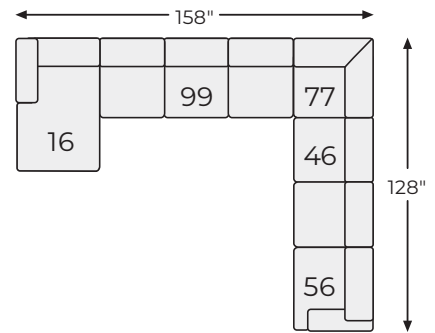

Big or small... we fit your space.

LOWDER COLLECTION

Option 10