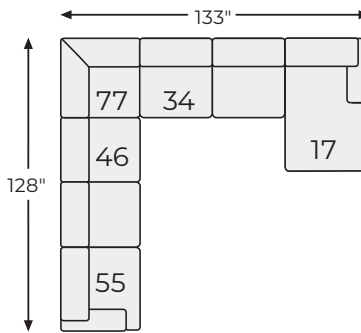

Option 5

Option 8

Option 9