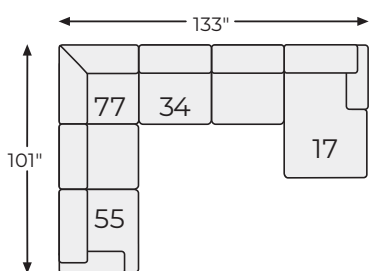

Big or small... we fit your space.

LOWDER COLLECTION