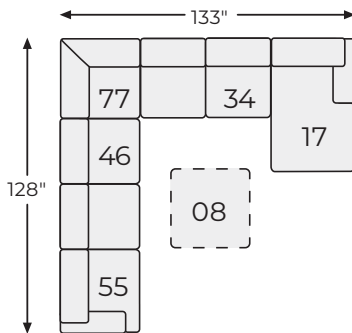

LAF Loveseat
-55

Armless Sofa
-99

Big or small... we fit your space.

LOWDER COLLECTION

Option 1

Option 2

Option 3

Option 4