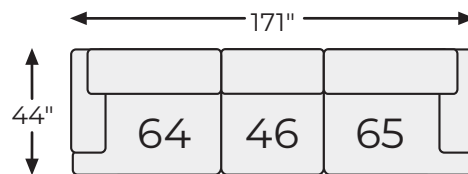

Big or small... we fit your space.

REGENT PARK COLLECTION - 14404

Option 2