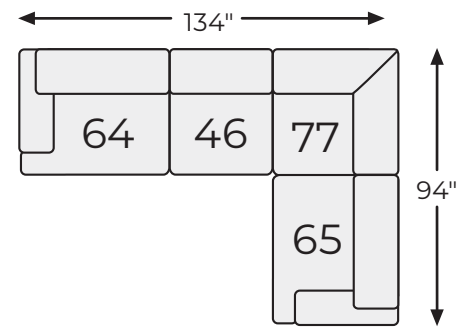

Big or small... we fit your space.

REGENT PARK COLLECTION - 14404

Option 3