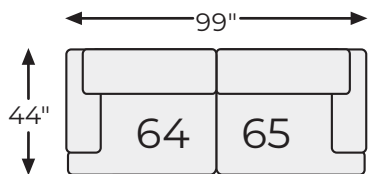

Big or small... we fit your space.

REGENT PARK COLLECTION - 14404

Option 1