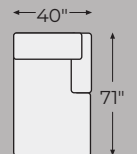

RAF Loveseat
-56

Wedge
-77

Big or small... we fit your space.

LARKSTONE COLLECTION

Option 1

Option 2

Option 3

Option 4

Option 5

Option 6

Option 7

Option 8

-08 OVERSIZED
ACCENT OTTOMAN

-34 ARMLESS
LOVESEAT

-66 LAF SOFA

-67 RAF SOFA

-16 LAF
CORNER CHAISE

-17 RAF
CORNER CHAISE

-55 LAF LOVESEAT

-56 RAF LOVESEAT

-77 WEDGE