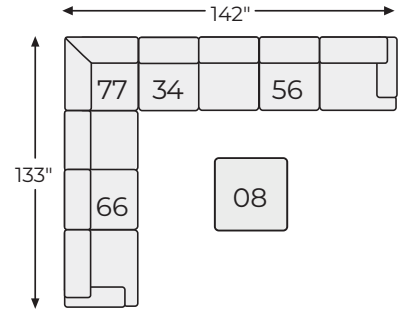

RAF Loveseat
-56

Wedge
-77

Big or small... we fit your space.

LARKSTONE COLLECTION

Option 1

Option 2

Option 3

Option 4

Option 5

Option 6

Option 7

Option 8

-08 OVERSIZED
ACCENT OTTOMAN

-34 ARMLESS
LOVESEAT

-66 LAF SOFA

-67 RAF SOFA

-16 LAF
CORNER CHAISE

-17 RAF
CORNER CHAISE

-55 LAF LOVESEAT

-56 RAF LOVESEAT

-77 WEDGE