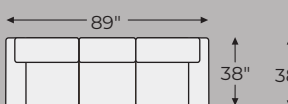

Big or small... we fit your space.

DARCY COLLECTION - 75002/05/07/08