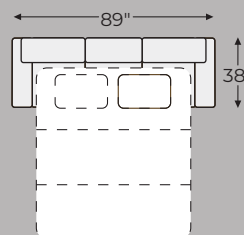

Option 5

-08 OVERSIZED
ACCENT OTTOMAN

-20 CHAIR

-25 ROCKER
RECLINER

-35 LOVESEAT

-18 SOFA CHAISE

-36 FULL SOFA SLEEPER

-16 LAF CORNER
CHAISE