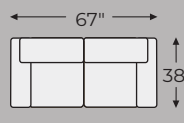

Option 5

-08 OVERSIZED
ACCENT OTTOMAN

-20 CHAIR

-25 ROCKER
RECLINER

-35 LOVESEAT

-18 SOFA CHAISE

-36 FULL SOFA SLEEPER

-16 LAF CORNER
CHAISE