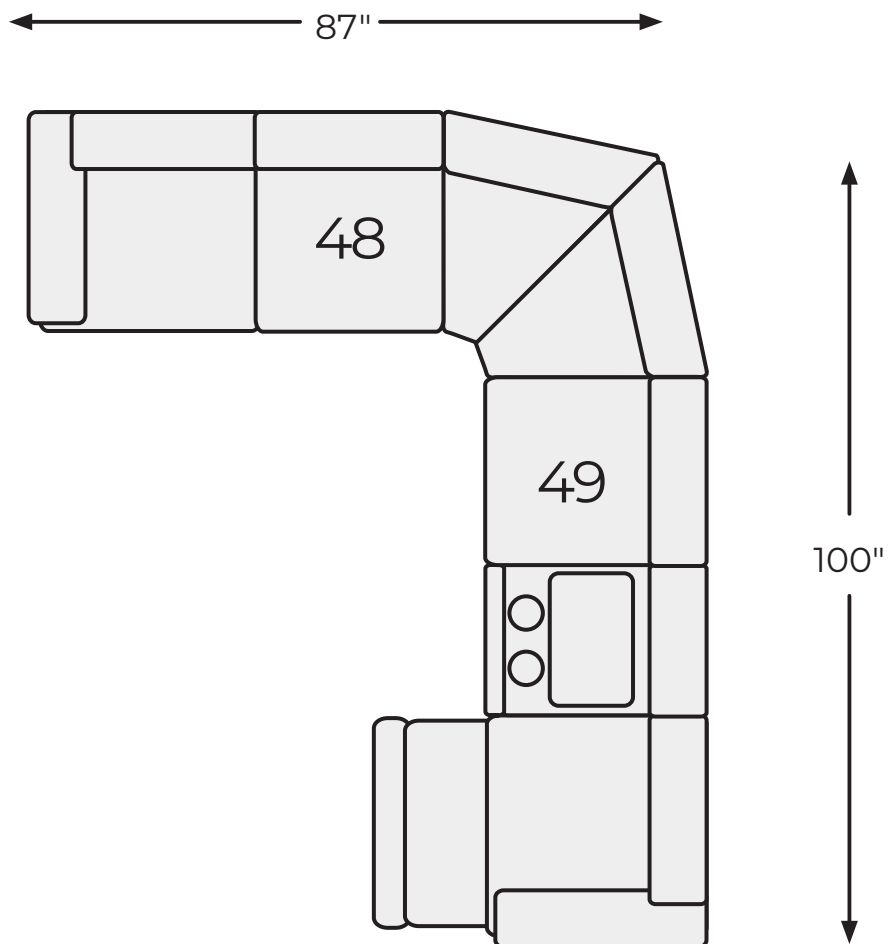

SHOP THE COLLECTION

Recliner
-25

LAF Reclining
Loveseat
-48

RAF Reclining
Loveseat
-49

We fit your space.

TAMBO COLLECTION - 27801

-48 LAF RECLINING LOVESEAT

-49 RAF RECLINING LOVESEAT WITH CONSOLE