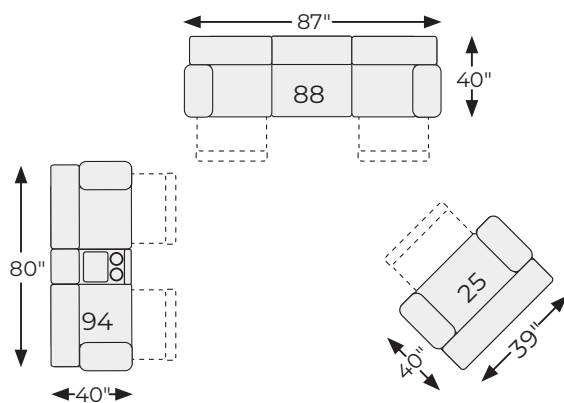

McCade Collection - 10104

Signature
DESIGN
ASHLEY

FEATURES

Comfort is yours for the taking with this 3-piece reclining sectional. Supportive back is plush in all the right places, enhancing your seating experience. Feel-good fabric is elevated with detailed stitching. Rounded sides are fashion-forward and topped with pillowy armrests. Stash away essentials in the center console. With one easy pull, you're on your way to endless relaxation.

SHOP THE COLLECTION

Rocker Recliner
-25

Wedge
-77

Reclining Sofa
-88

Reclining Loveseat
with Console
-94

Big or small... we fit your space.

MCCAIDE COLLECTION - 10104

Option 1