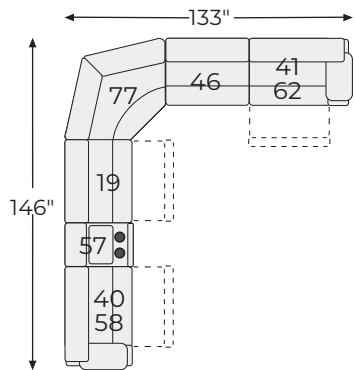

LAF Zero
Wall Recliner
-40

Zero Wall Wide
Seat Recliner
-52

Reclining Power
Loveseat
-74

Zero Wall Power
Wide Recliner
-82

OR MANUAL

P1 OR MANUAL

Big or small... we fit your space.

CLONMEL COLLECTION - 36504

Option 1

Option 2

Option 4

Option 3

Option 5

Option 6

Option 7

Option 8

-82 ZERO WALL POWER WIDE RECLINER

-52 ZERO WALL WIDE SEAT RECLINER

-81 2 SEAT RECLINING SOFA

-86 RECLINING LOVESEAT

-05 LAF PRESS BACK CHAISE

-07 RAF PRESS BACK CHAISE

-79 LAF PRESS BACK POWER CHAISE

-97 RAF PRESS BACK POWER CHAISE