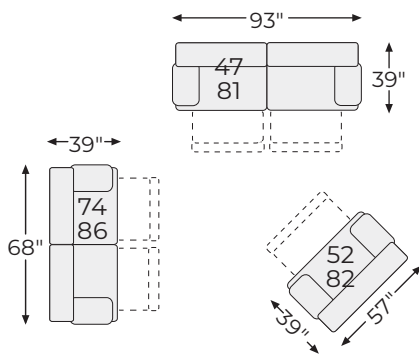

P1 OR MANUAL

Big or small... we fit your space.

CLONMEL COLLECTION - 36504

Option 1