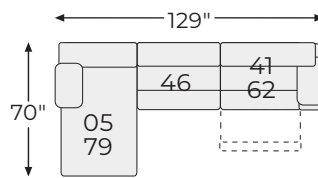

LAF Zero
Wall Recliner
-40

Zero Wall Wide
Seat Recliner
-52

Reclining Power
Loveseat
-74

Zero Wall Power
Wide Recliner
-82

OR MANUAL

P1 OR MANUAL

Big or small... we fit your space.

CLONMEL COLLECTION - 36504

Option 1

Option 2

Option 4

Option 3

Option 5

Option 6

Option 7

Option 8