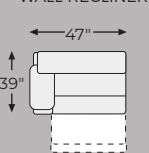

P1 OR MANUAL

Big or small... we fit your space.

CLONMEL COLLECTION - 36504