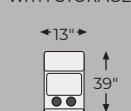

-82 ZERO WALL POWER WIDE RECLINER

-52 ZERO WALL WIDE SEAT RECLINER

-81 2 SEAT RECLINING SOFA

-86 RECLINING LOVESEAT

-05 LAF PRESS BACK CHAISE

-07 RAF PRESS BACK CHAISE

-79 LAF PRESS BACK POWER CHAISE

-97 RAF PRESS BACK POWER CHAISE

-77 WEDGE

-47 2 SEAT RECLINING POWER SOFA

-74 RECLINING POWER LOVESEAT

-46 ARMLESS CHAIR

-57 CONSOLE WITH STORAGE

-58 LAF ZERO WALL POWER RECLINER

-62 RAF ZERO WALL POWER RECLINER

-19 ARMLESS RECLINER