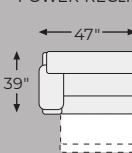

-82 ZERO WALL POWER WIDE RECLINER

-52 ZERO WALL WIDE SEAT RECLINER

-81 2 SEAT RECLINING SOFA

-86 RECLINING LOVESEAT

-05 LAF PRESS BACK CHAISE

-07 RAF PRESS BACK CHAISE

-79 LAF PRESS BACK POWER CHAISE

-97 RAF PRESS BACK POWER CHAISE

-77 WEDGE

-47 2 SEAT RECLINING POWER SOFA

-74 RECLINING POWER LOVESEAT

-46 ARMLESS CHAIR

-57 CONSOLE WITH STORAGE

-58 LAF ZERO WALL POWER RECLINER

-62 RAF ZERO WALL POWER RECLINER

-19 ARMLESS RECLINER

-40 LAF ZERO WALL RECLINER

-41 RAF ZERO WALL RECLINER