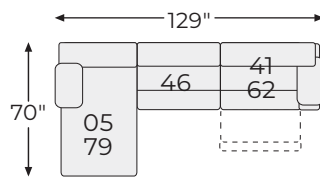

LAF Zero
Wall Recliner
-40

Zero Wall Wide
Seat Recliner
-52

Reclining Power
Loveseat
-74

Zero Wall Power
Wide Recliner
-82

OR MANUAL

P1 OR MANUAL

Big or small... we fit your space.

CLONMEL COLLECTION - 36504

Option 1

Option 2

Option 4

Option 3

Option 5

Option 6

Option 7

Option 8