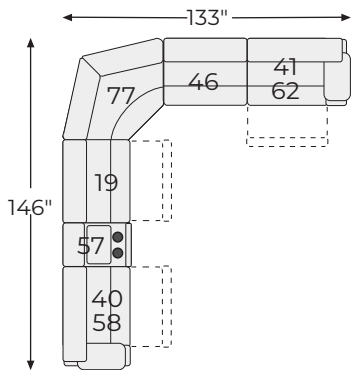

LAF Zero
Wall Recliner
-40

Zero Wall Wide
Seat Recliner
-52

Reclining Power
Loveseat
-74

Zero Wall Power
Wide Recliner
-82

OR MANUAL

P1 OR MANUAL

Big or small... we fit your space.

CLONMEL COLLECTION - 36504

Option 1

Option 2

Option 4

Option 3

Option 5

Option 6

Option 7

Option 8

-82 ZERO WALL POWER WIDE RECLINER

-52 ZERO WALL WIDE SEAT RECLINER

-81 2 SEAT RECLINING SOFA

-86 RECLINING LOVESEAT

-05 LAF PRESS BACK CHAISE

-07 RAF PRESS BACK CHAISE

-79 LAF PRESS BACK POWER CHAISE

-97 RAF PRESS BACK POWER CHAISE