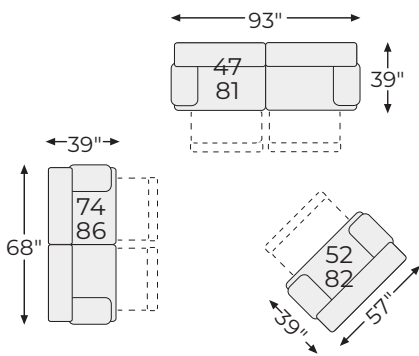

P1 OR MANUAL

Big or small... we fit your space.

CLONMEL COLLECTION - 36504

Option 1