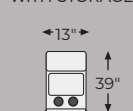

-82 ZERO WALL POWER WIDE RECLINER

-52 ZERO WALL WIDE SEAT RECLINER

-81 2 SEAT RECLINING SOFA

-86 RECLINING LOVESEAT

-05 LAF PRESS BACK CHAISE

-07 RAF PRESS BACK CHAISE

-79 LAF PRESS BACK POWER CHAISE

-97 RAF PRESS BACK POWER CHAISE

-77 WEDGE

-47 2 SEAT RECLINING POWER SOFA

-74 RECLINING POWER LOVESEAT

-46 ARMLESS CHAIR

-57 CONSOLE WITH STORAGE

-58 LAF ZERO WALL POWER RECLINER

-62 RAF ZERO WALL POWER RECLINER

-19 ARMLESS RECLINER