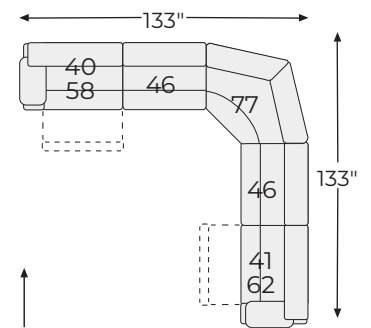

P1 OR MANUAL

Big or small... we fit your space.

CLONMEL COLLECTION - 36504