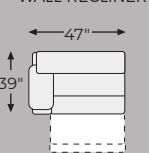

P1 OR MANUAL

Big or small... we fit your space.

CLONMEL COLLECTION - 36504