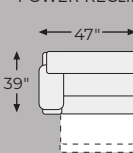

-82 ZERO WALL POWER WIDE RECLINER

-52 ZERO WALL WIDE SEAT RECLINER

-81 2 SEAT RECLINING SOFA

-86 RECLINING LOVESEAT

-05 LAF PRESS BACK CHAISE

-07 RAF PRESS BACK CHAISE

-79 LAF PRESS BACK POWER CHAISE

-97 RAF PRESS BACK POWER CHAISE

-77 WEDGE

-47 2 SEAT RECLINING POWER SOFA

-74 RECLINING POWER LOVESEAT

-46 ARMLESS CHAIR

-57 CONSOLE WITH STORAGE

-58 LAF ZERO WALL POWER RECLINER

-62 RAF ZERO WALL POWER RECLINER

-19 ARMLESS RECLINER

-40 LAF ZERO WALL RECLINER

-41 RAF ZERO WALL RECLINER