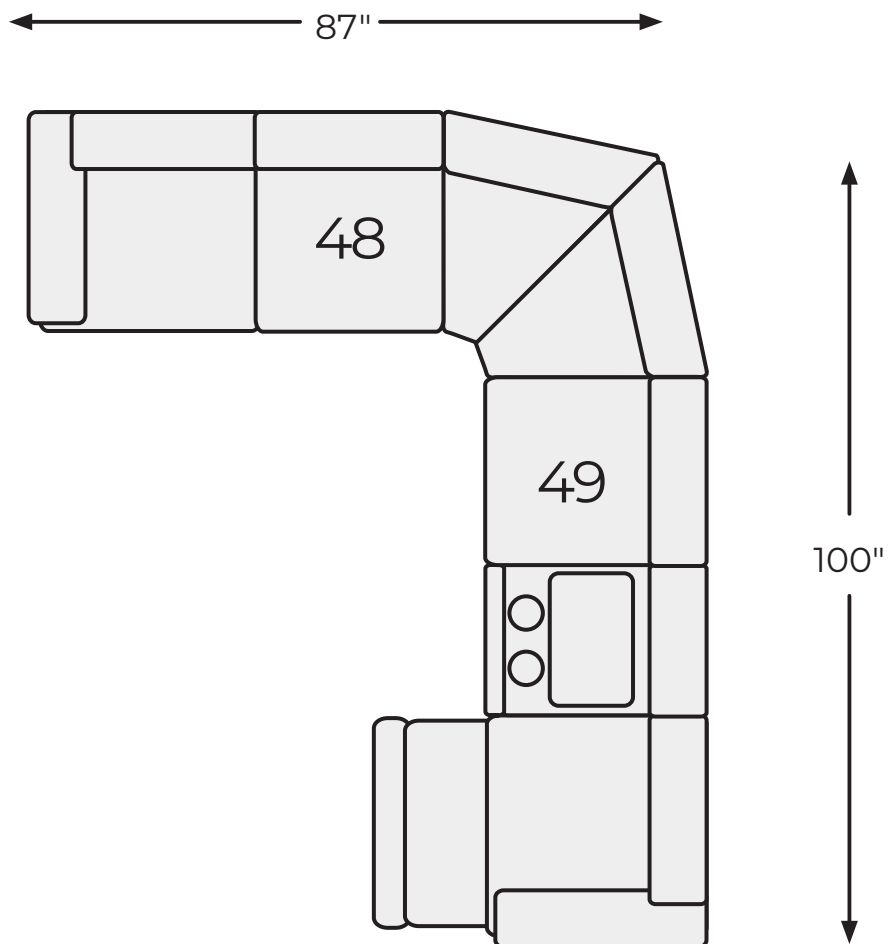

SHOP THE COLLECTION

Recliner
-25

LAF Reclining
Loveseat
-48

RAF Reclining
Loveseat
-49

We fit your space.

TAMBO COLLECTION - 27802

-48 LAF RECLINING LOVESEAT

-49 RAF RECLINING LOVESEAT WITH CONSOLE