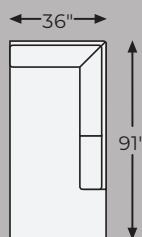

# Big or small... we fit your space.

TRENDE COLLECTION - 18603

Option 1

Option 2

-08 OVERSIZED  
ACCENT OTTOMAN

-16 LAF CORNER  
CHAISE

-17 RAF CORNER  
CHAISE

-66 LAF SOFA