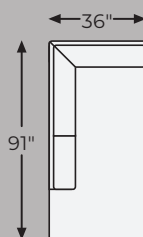

# Big or small... we fit your space.

TRENDE COLLECTION - 18603

Option 1

Option 2

-08 OVERSIZED  
ACCENT OTTOMAN

-16 LAF CORNER  
CHAISE

-17 RAF CORNER  
CHAISE

-66 LAF SOFA