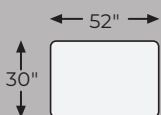

# Big or small... we fit your space.

TRENDE COLLECTION - 18603

Option 1

Option 2

-08 OVERSIZED  
ACCENT OTTOMAN

-16 LAF CORNER  
CHAISE

-17 RAF CORNER  
CHAISE

-66 LAF SOFA