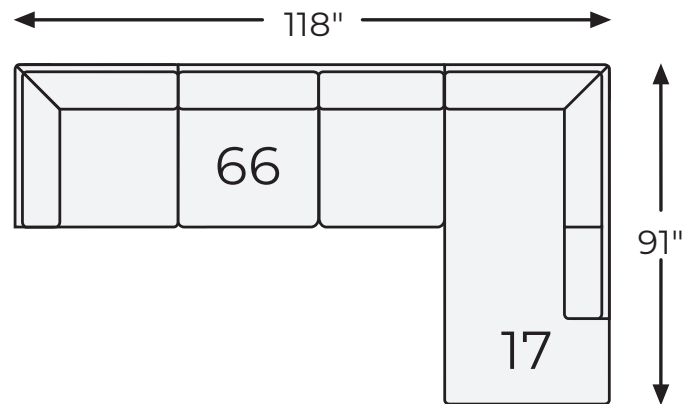

# Big or small... we fit your space.

TRENDE COLLECTION - 18603

Option 1

Option 2

-08 OVERSIZED  
ACCENT OTTOMAN

-16 LAF CORNER  
CHAISE

-17 RAF CORNER  
CHAISE

-66 LAF SOFA