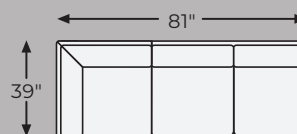

# Big or small... we fit your space.

TRENDE COLLECTION - 18603

Option 1

Option 2

-08 OVERSIZED  
ACCENT OTTOMAN

-16 LAF CORNER  
CHAISE

-17 RAF CORNER  
CHAISE

-66 LAF SOFA