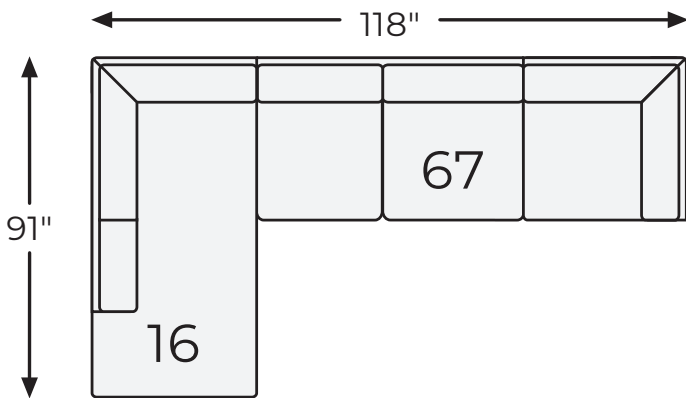

# Big or small... we fit your space.

TRENDE COLLECTION - 18603

Option 1

Option 2

-08 OVERSIZED  
ACCENT OTTOMAN

-16 LAF CORNER  
CHAISE

-17 RAF CORNER  
CHAISE

-66 LAF SOFA