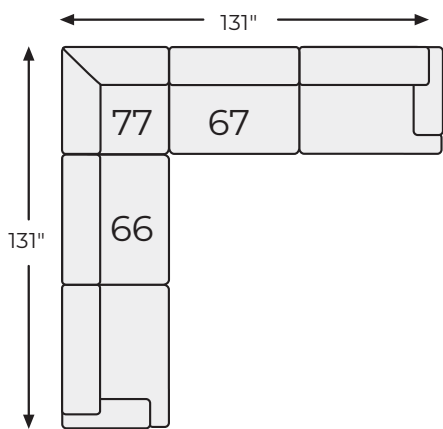

Big or small... we fit your space.

ARTSIE COLLECTION - 58605

Option 1