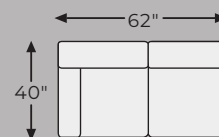

# Big or small... we fit your space.

WELLHAVEN COLLECTION - 90004

Option 1

Option 2

Option 3

Option 4

-11 OTTOMAN  
WITH STORAGE

-46 ARMLESS  
CHAIR

-48 LAF SOFA W/CORNER  
WEDGE

-49 RAF SOFA W/CORNER  
WEDGE

-55 LAF LOVESEAT  
SECTIONAL

-56 RAF LOVESEAT  
SECTIONAL