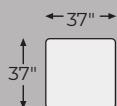

MEGGINSON COLLECTION - 96006

Option 1

Option 2

-21 OVERSIZED ROUND SWIVEL CHAIR

-11 OTTOMAN WITH STORAGE

-02 LAF SOFA CHAISE

-03 RAF SOFA CHAISE

-16 LAF CORNER CHAISE