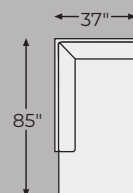

MEGGINSON COLLECTION - 96006

Option 1

Option 2

-21 OVERSIZED ROUND SWIVEL CHAIR

-11 OTTOMAN WITH STORAGE

-02 LAF SOFA CHAISE

-03 RAF SOFA CHAISE

-16 LAF CORNER CHAISE