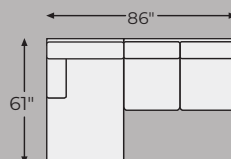

MEGGINSON COLLECTION - 96006

Option 1

Option 2

-21 OVERSIZED ROUND SWIVEL CHAIR

-11 OTTOMAN WITH STORAGE

-02 LAF SOFA CHAISE

-03 RAF SOFA CHAISE

-16 LAF CORNER CHAISE