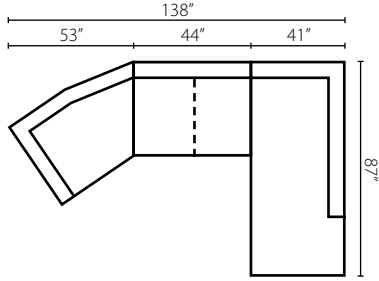

K54400L/R BC
K54460L/R BC
Big Chair
W53" D40" H36"
2 Pillows

K54400 WEDGE
K54460 WEDGE
90° Wedge
W67" D40" H36"
1 Pillow

K54400 CORN
K54460 CORN
Corner
W40" D40" H36"
1 Pillow

K54400L/R C
K54460L/R C
Chair
W29" D40" H36"
1 Pillow

K54400 AC
K54460 AC
Armless Chair
W23" D40" H36"

K54400 STCC
K54460 STCC
Storage Console
with USB Port
W13" D40" H31"

K54400 L/R DRSL
K54460 L/R DRSL
Regular Sleeper
W75" D40" H36"
1 Pillow

K54400A DQSL
K54460A DQSL
Armless Queen
Sleeper
W78" D40" H36"

K54400L/R SCHS
K54460L/R SCHS
Sofa Chaise
W41" D87" H36"
2 Pillows

K54400L/R CHASE
K54460L/R CHASE
Chaise
W29" D63" H36"
1 Pillow

Configuration A

K54400L / K54460L BC Big Chair
 K54400 / K54460 ALS Armless Loveseat
 K54400R / K54460R SCHS Sofa Chaise