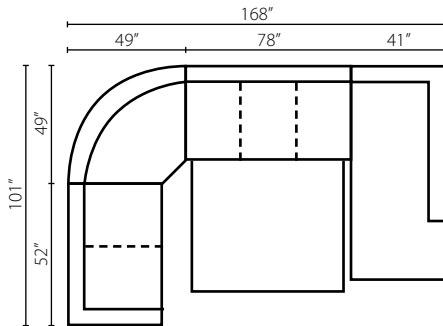

Configuration E

K54400L / K54460L LS Loveseat
K54400 / K54460 WEDGE Wedge
K54400A / K54460A DQSL Armless Queen Sleeper
K54400R / K54460R SCHS Sofa Chaise