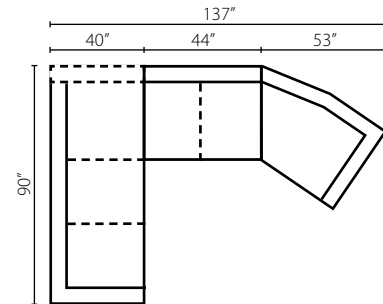

Configuration F

K54400L / K54460L CRNS Corner Sofa
K54400 / K54460 ALS Armless Loveseat
K54400R / K54460R BC Big Chair