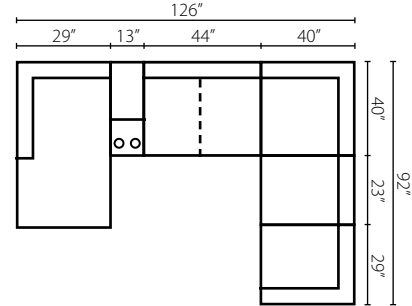

K54400 AC
K54460 AC
Armless Chair
W23" D40" H36"

K54400 STCC
K54460 STCC
Storage Console
with USB Port
W13" D40" H31"

K54400 L/R DRSL
K54460 L/R DRSL
Regular Sleeper
W75" D40" H36"
1 Pillow

K54400A DQSL
K54460A DQSL
Armless Queen
Sleeper
W78" D40" H36"

K54400L/R SCHS
K54460L/R SCHS
Sofa Chaise
W41" D87" H36"
2 Pillows

K54400L/R CHASE
K54460L/R CHASE
Chaise
W29" D63" H36"
1 Pillow

Configuration A

K54400L / K54460L BC Big Chair
 K54400 / K54460 ALS Armless Loveseat
 K54400R / K54460R SCHS Sofa Chaise