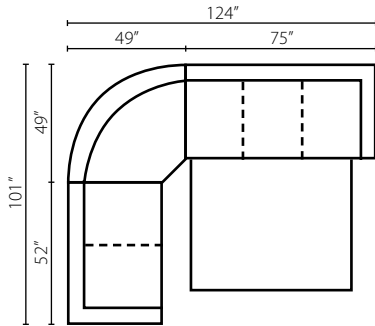

Configuration C

K54400L / K54460L LS Loveseat
K54400 / K54460 WEDGE Wedge
K54400R / K54460R DRSL Regular Sleeper