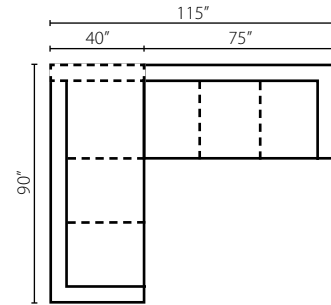

Configuration D

K54400L / K54460L CRNS Corner Sofa
K54400R / K54460R S Sofa