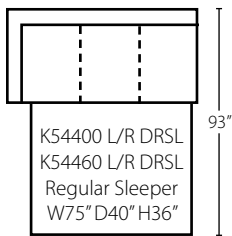

K54400 L/R DRSL
K54460 L/R DRSL
Regular Sleeper
W75" D40" H36"
1 Pillow