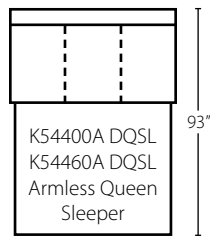

K54400L/R BC
K54460L/R BC
Big Chair
W53" D40" H36"
2 Pillows

K54400 WEDGE
K54460 WEDGE
90° Wedge
W67" D40" H36"
1 Pillow

K54400 CORN
K54460 CORN
Corner
W40" D40" H36"
1 Pillow

K54400L/R C
K54460L/R C
Chair
W29" D40" H36"
1 Pillow

K54400 AC
K54460 AC
Armless Chair
W23" D40" H36"

K54400 STCC
K54460 STCC
Storage Console
with USB Port
W13" D40" H31"

K54400 L/R DRSL
K54460 L/R DRSL
Regular Sleeper
W75" D40" H36"
1 Pillow

K54400A DQSL
K54460A DQSL
Armless Queen
Sleeper
W78" D40" H36"