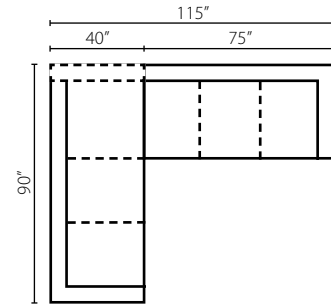

Configuration D

K51400L / K51460L CRNS Corner Sofa
K51400R / K51460R S Sofa