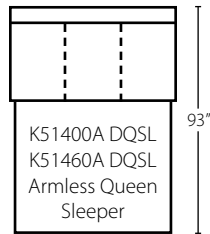

K51400 AS
K51460 AS
Armless Sofa
W78" D40" H36"

K51400L/R LS
K51460L/R LS
Loveseat
W52" D40" H36"
1 Pillow

K51400 ALS
K51460 ALS
Armless Loveseat
W44" D40" H36"

K51400L/R BC
K51460L/R BC
Big Chair
W53" D40" H36"
2 Pillows

K51400 WEDGE
K51460 WEDGE
90° Wedge
W67" D40" H36"
1 Pillow

K51400 CORN
K51460 CORN
Corner
W40" D40" H36"
1 Pillow

K51400L/R C
K51460L/R C
Chair
W29" D40" H36"
1 Pillow

K51400 AC
K51460 AC
Armless Chair
W23" D40" H36"

K51400 STCC
K51460 STCC
Storage Console
with USB Port
W13" D40" H31"

K51400L/R DRSL
K51460L/R DRSL
Regular Sleeper
W75" D40" H36"
1 Pillow

K51400A DQSL
K51460A DQSL
Armless Queen
Sleeper
W78" D40" H36"

K51400L/R SCHS
K51460L/R SCHS
Sofa Chaise
W41" D87" H36"
2 Pillows