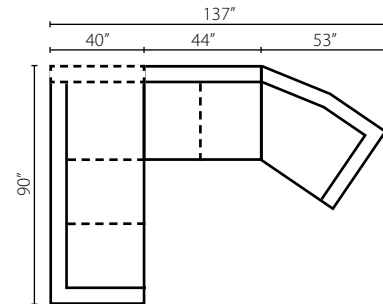

Configuration F

K51400L / K51460L CRNS Corner Sofa
K51400 / K51460 ALS Armless Loveseat
K51400R / K51460R BC Big Chair