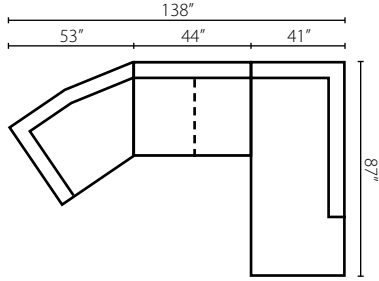

K51400 AS
K51460 AS
Armless Sofa
W78" D40" H36"

K51400L/R LS
K51460L/R LS
Loveseat
W52" D40" H36"
1 Pillow

K51400 ALS
K51460 ALS
Armless Loveseat
W44" D40" H36"

K51400L/R BC
K51460L/R BC
Big Chair
W53" D40" H36"
2 Pillows

K51400 WEDGE
K51460 WEDGE
90° Wedge
W67" D40" H36"
1 Pillow

K51400 CORN
K51460 CORN
Corner
W40" D40" H36"
1 Pillow

K51400L/R C
K51460L/R C
Chair
W29" D40" H36"
1 Pillow

K51400 AC
K51460 AC
Armless Chair
W23" D40" H36"

K51400 STCC
K51460 STCC
Storage Console
with USB Port
W13" D40" H31"

K51400L/R DRSL
K51460L/R DRSL
Regular Sleeper
W75" D40" H36"
1 Pillow

K51400A DQSL
K51460A DQSL
Armless Queen
Sleeper
W78" D40" H36"

K51400L/R SCHS
K51460L/R SCHS
Sofa Chaise
W41" D87" H36"
2 Pillows

K51400L/R CHASE
K51460L/R CHASE
Chaise
W30" D63" H36"
1 Pillow

Configuration A

K51400L / K51460L BC Big Chair
 K51400 / K51460 ALS Armless Loveseat
 K51400R / K51460R SCHS Sofa Chaise

Configuration B

K51400L / K51460L CHASE Chaise
 K51400 / K51460 STCC Storage Console w/ USB Port
 K51400 / K51460 ALS Armless Loveseat
 K51400 / K51460 CORN Corner
 K51400 / K51460 AC Armless Chair
 K51400R / K51460R C Chair