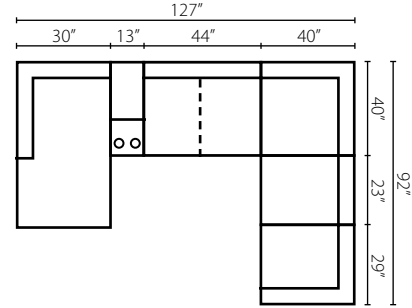

K51400 AS
K51460 AS
Armless Sofa
W78" D40" H36"

K51400L/R LS
K51460L/R LS
Loveseat
W52" D40" H36"
1 Pillow

K51400 ALS
K51460 ALS
Armless Loveseat
W44" D40" H36"

K51400L/R BC
K51460L/R BC
Big Chair
W53" D40" H36"
2 Pillows

K51400 WEDGE
K51460 WEDGE
90° Wedge
W67" D40" H36"
1 Pillow

K51400 CORN
K51460 CORN
Corner
W40" D40" H36"
1 Pillow

K51400L/R C
K51460L/R C
Chair
W29" D40" H36"
1 Pillow

K51400 AC
K51460 AC
Armless Chair
W23" D40" H36"

K51400 STCC
K51460 STCC
Storage Console
with USB Port
W13" D40" H31"

K51400L/R DRSL
K51460L/R DRSL
Regular Sleeper
W75" D40" H36"
1 Pillow

K51400A DQSL
K51460A DQSL
Armless Queen
Sleeper
W78" D40" H36"

K51400L/R SCHS
K51460L/R SCHS
Sofa Chaise
W41" D87" H36"
2 Pillows

K51400L/R CHASE
K51460L/R CHASE
Chaise
W30" D63" H36"
1 Pillow

Configuration A

K51400L / K51460L BC Big Chair
 K51400 / K51460 ALS Armless Loveseat
 K51400R / K51460R SCHS Sofa Chaise

Configuration B

K51400L / K51460L CHASE Chaise
 K51400 / K51460 STCC Storage Console w/ USB Port
 K51400 / K51460 ALS Armless Loveseat
 K51400 / K51460 CORN Corner
 K51400 / K51460 AC Armless Chair
 K51400R / K51460R C Chair