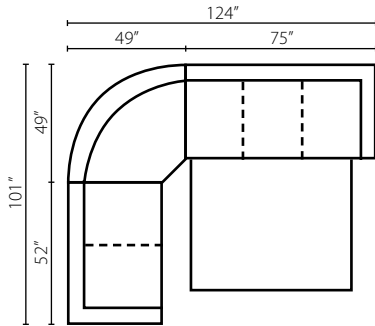

K51400 STCC
K51460 STCC
Storage Console
with USB Port
W13" D40" H31"

K51400L/R DRSL
K51460L/R DRSL
Regular Sleeper
W75" D40" H36"
1 Pillow

K51400A DQSL
K51460A DQSL
Armless Queen
Sleeper
W78" D40" H36"

K51400L/R SCHS
K51460L/R SCHS
Sofa Chaise
W41" D87" H36"
2 Pillows

K51400L/R CHASE
K51460L/R CHASE
Chaise
W30" D63" H36"
1 Pillow

Configuration A

K51400L / K51460L BC Big Chair
 K51400 / K51460 ALS Armless Loveseat
 K51400R / K51460R SCHS Sofa Chaise

Configuration B

K51400L / K51460L CHASE Chaise
 K51400 / K51460 STCC Storage Console w/ USB Port
 K51400 / K51460 ALS Armless Loveseat
 K51400 / K51460 CORN Corner
 K51400 / K51460 AC Armless Chair
 K51400R / K51460R C Chair