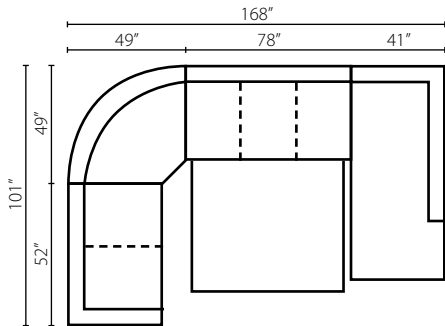

Configuration E

K51400L / K51460L LS Loveseat
K51400 / K51460 WEDGE Wedge
K51400A / K51460A DQSL Armless Queen Sleeper
K51400R / K51460R SCHS Sofa Chaise