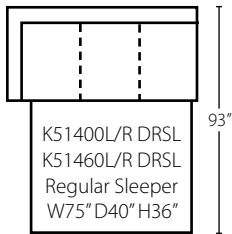

K51400 AS
K51460 AS
Armless Sofa
W78" D40" H36"

K51400L/R LS
K51460L/R LS
Loveseat
W52" D40" H36"
1 Pillow

K51400 ALS
K51460 ALS
Armless Loveseat
W44" D40" H36"

K51400L/R BC
K51460L/R BC
Big Chair
W53" D40" H36"
2 Pillows

K51400 WEDGE
K51460 WEDGE
90° Wedge
W67" D40" H36"
1 Pillow

K51400 CORN
K51460 CORN
Corner
W40" D40" H36"
1 Pillow

K51400L/R C
K51460L/R C
Chair
W29" D40" H36"
1 Pillow

K51400 AC
K51460 AC
Armless Chair
W23" D40" H36"

K51400 STCC
K51460 STCC
Storage Console
with USB Port
W13" D40" H31"

K51400L/R DRSL
K51460L/R DRSL
Regular Sleeper
W75" D40" H36"
1 Pillow

K51400A DQSL
K51460A DQSL
Armless Queen
Sleeper
W78" D40" H36"

K51400L/R SCHS
K51460L/R SCHS
Sofa Chaise
W41" D87" H36"
2 Pillows