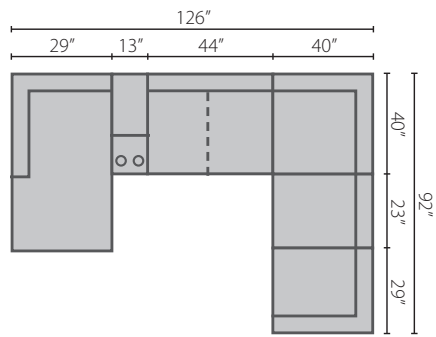

Selection Style: K50000/K50060

Configuration A

K50000L / K50060L BC Big Chair
K50000 / K50060 ALS Armless Loveseat
K50000R / K50060R SCHS Sofa Chaise

Configuration B

K50000L / K50060L CHASE Chaise
K50000 / K50060 STCC Storage Console w/ USB Port
K50000 / K50060 ALS Armless Loveseat
K50000 / K50060 CORN Corner
K50000 / K50060 AC Armless Chair
K50000R / K50060R C Chair

K50000L/R S
K50060L/R S
Sofa
W75" D40" H36"
1 21" Arm Pillow

K50000 AS
K50060 AS
Armless Sofa
W78" D40" H36"

K50000L/R LS
K50060L/R LS
Loveseat
W52" D40" H36"
1 21" Arm Pillow

K50000 ALS
K50060 ALS
Armless Loveseat
W44" D40" H36"

K50000 CORN
K50060 CORN
Corner
W40" D40" H36"
1 21" Arm Pillow

K50000L/R DRSL
K50060L/R DRSL
Regular Sleeper
W75" D40" H36"
1 21" Arm Pillow

K50000A DQSL
K50060A DQSL
Armless Queen Sleeper
W78" D40" H36"