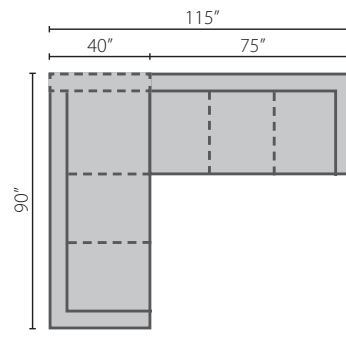

Configuration D

K50000L / K50060L CRNS Corner Sofa
K50000R / K50060R S Sofa