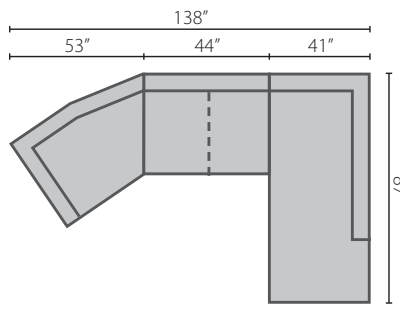

Selection Style: K50000/K50060

Configuration A

K50000L / K50060L BC Big Chair
K50000 / K50060 ALS Armless Loveseat
K50000R / K50060R SCHS Sofa Chaise

Configuration B

K50000L / K50060L CHASE Chaise
K50000 / K50060 STCC Storage Console w/ USB Port
K50000 / K50060 ALS Armless Loveseat
K50000 / K50060 CORN Corner
K50000 / K50060 AC Armless Chair
K50000R / K50060R C Chair

K50000 CORN
K50060 CORN
Corner
W40" D40" H36"
1 21" Arm Pillow

K50000L/R DRSL
K50060L/R DRSL
Regular Sleeper
W75" D40" H36"
1 21" Arm Pillow

K50000A DQSL
K50060A DQSL
Armless Queen Sleeper
W78" D40" H36"