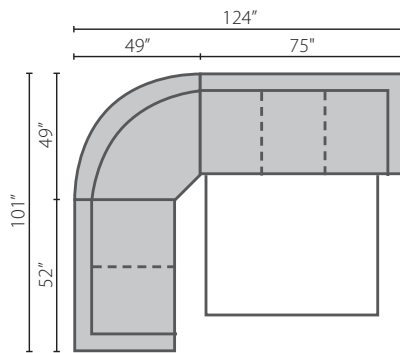

Selection Style: K50000/K50060

Configuration A

K50000L / K50060L BC Big Chair
K50000 / K50060 ALS Armless Loveseat
K50000R / K50060R SCHS Sofa Chaise

Configuration B

K50000L / K50060L CHASE Chaise
K50000 / K50060 STCC Storage Console w/ USB Port
K50000 / K50060 ALS Armless Loveseat
K50000 / K50060 CORN Corner
K50000 / K50060 AC Armless Chair
K50000R / K50060R C Chair

K50000 CORN
K50060 CORN
Corner
W40" D40" H36"
1 21" Arm Pillow

K50000L/R DRSL
K50060L/R DRSL
Regular Sleeper
W75" D40" H36"
1 21" Arm Pillow

K50000A DQSL
K50060A DQSL
Armless Queen Sleeper
W78" D40" H36"