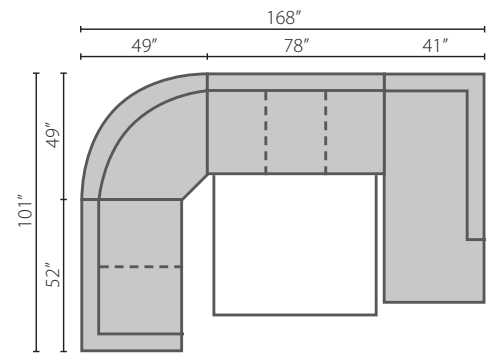

Configuration E

K50000L / K50060L LS Loveseat
K50000 / K50060 WEDGE Wedge
K50000A / K50060A DQSL Armless Queen Sleeper
K50000R / K50060R SCHS Sofa Chaise

Sectional Pieces

K50000L/R CRNS
K50060L/R CRNS
Corner Sofa
W90" D40" H36"
1 21" Arm Pillow
1 21" Arm Pillow

K50000L/R S
K50060L/R S
Sofa
W75" D40" H36"
1 21" Arm Pillow

K50000 AS
K50060 AS
Armless Sofa
W78" D40" H36"

K50000L/R LS
K50060L/R LS
Loveseat
W52" D40" H36"
1 21" Arm Pillow

K50000 ALS
K50060 ALS
Armless Loveseat
W44" D40" H36"

K50000L/R C
K50060L/R C
Chair
W29" D40" H36"
1 21" Arm Pillow

K50000L/R BC
K50060L/R BC
Big Chair
W59" D40" H36"
1 21" Arm Pillow
1 21" Arm Pillow

K50000 AC
K50060 AC
Armless Chair
W23" D40" H36"

K50000 WEDGE
K50060 WEDGE
90° Wedge
W67" D40" H36"
1 21" Arm Pillow

K50000 CORN
K50060 CORN
Corner
W40" D40" H36"
1 21" Arm Pillow

K50000L/R DRSL
K50060L/R DRSL
Regular Sleeper
W75" D40" H36"
1 21" Arm Pillow

K50000A DQSL
K50060A DQSL
Armless Queen Sleeper
W78" D40" H36"

K50000L/R SCHS
K50060L/R SCHS
Sofa Chaise
W41" D87" H36"
1 21" Arm Pillow
1 21" Arm Pillow

K50000L/R CHASE
K50060L/R CHASE
Chaise
W29" D63" H36"
1 21" Arm Pillow

K50000 STCC
K50060 STCC
Storage Console
with USB Port
W13" D40" H31"