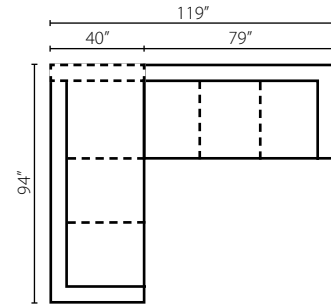

Configuration D
K51300L / K51360L CRNS Corner Sofa
K51300R / K51360R S Sofa