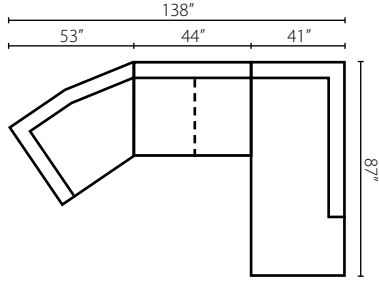

K51300L/R S
K51360L/R S
Sofa
W79" D40" H36"
1 Pillow

K51300 AS
K51360 AS
Armless Sofa
W78" D40" H36"

K51300L/R LS
K51360L/R LS
Loveseat
W56" D40" H36"
1 Pillow

K51300 ALS
K51360 ALS
Armless Loveseat
W44" D40" H36"

K51300L/R BC
K51360L/R BC
Big Chair
W53" D40" H36"
2 Pillows

K51300 WEDGE
K51360 WEDGE
90° Wedge
W67" D40" H36"
1 Pillow

K51300 CORN
K51360 CORN
Corner
W40" D40" H36"
1 Pillow

K51300L/R C
K51360L/R C
Chair
W35" D40" H36"
1 Pillow

K51300 AC
K51360 AC
Armless Chair
W23" D40" H36"

K51300 STCC
K51360 STCC
Storage Console
with USB Port
W13" D40" H31"

K51300 L/R DRSL
K51360 L/R DRSL
Regular Sleeper
W79" D40" H36"
1 Pillow

K51300A DQSL
K51360A DQSL
Armless Queen
Sleeper
W78" D40" H36"

K51300L/R SCHS
K51360L/R SCHS
Sofa Chaise
W41" D87" H36"
2 Pillows

K51300L/R CHASE
K51360L/R CHASE
Chaise
W33" D63" H36"
1 Pillow

Configuration A
 K51300L / K51360L BC Big Chair
 K51300 / K51360 ALS Armless Loveseat
 K51300R / K51360R SCHS Sofa Chaise