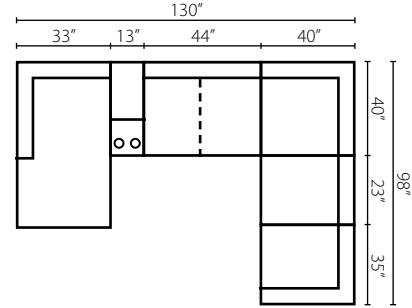

K51300L/R BC
K51360L/R BC
Big Chair
W53" D40" H36"
2 Pillows

K51300 WEDGE
K51360 WEDGE
90° Wedge
W67" D40" H36"
1 Pillow

K51300 CORN
K51360 CORN
Corner
W40" D40" H36"
1 Pillow

K51300L/R C
K51360L/R C
Chair
W35" D40" H36"
1 Pillow

K51300 AC
K51360 AC
Armless Chair
W23" D40" H36"

K51300 STCC
K51360 STCC
Storage Console
with USB Port
W13" D40" H31"

K51300 L/R DRSL
K51360 L/R DRSL
Regular Sleeper
W79" D40" H36"
1 Pillow

K51300A DQSL
K51360A DQSL
Armless Queen
Sleeper
W78" D40" H36"

K51300L/R SCHS
K51360L/R SCHS
Sofa Chaise
W41" D87" H36"
2 Pillows

K51300L/R CHASE
K51360L/R CHASE
Chaise
W33" D63" H36"
1 Pillow

Configuration A
 K51300L / K51360L BC Big Chair
 K51300 / K51360 ALS Armless Loveseat
 K51300R / K51360R SCHS Sofa Chaise