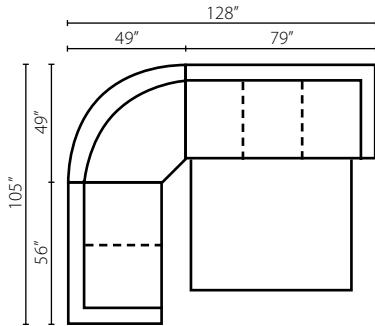

Configuration C
K51300L / K51360L LS Loveseat
K51300 / K51360 WEDGE Wedge
K51300R / K51360R DRSL Regular Sleeper