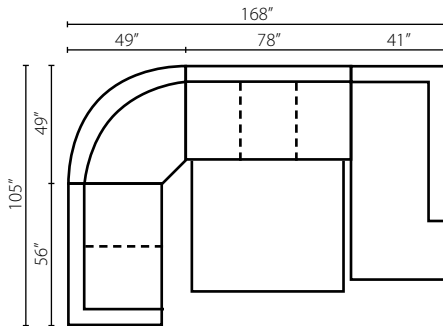

Configuration E
K51300L / K51360L LS Loveseat
K51300 / K51360 WEDGE Wedge
K51300A / K51360A DQSL Armless Queen Sleeper
K51300R / K51360R SCHS Sofa Chaise