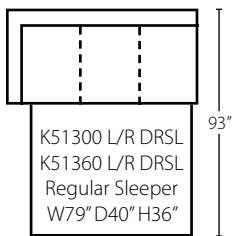

K51300L/R S
K51360L/R S
Sofa
W79" D40" H36"
1 Pillow

K51300 AS
K51360 AS
Armless Sofa
W78" D40" H36"

K51300L/R LS
K51360L/R LS
Loveseat
W56" D40" H36"
1 Pillow

K51300 ALS
K51360 ALS
Armless Loveseat
W44" D40" H36"

K51300L/R BC
K51360L/R BC
Big Chair
W53" D40" H36"
2 Pillows

K51300 WEDGE
K51360 WEDGE
90° Wedge
W67" D40" H36"
1 Pillow

K51300 CORN
K51360 CORN
Corner
W40" D40" H36"
1 Pillow

K51300L/R C
K51360L/R C
Chair
W35" D40" H36"
1 Pillow

K51300 AC
K51360 AC
Armless Chair
W23" D40" H36"

K51300 STCC
K51360 STCC
Storage Console
with USB Port
W13" D40" H31"

K51300 L/R DRSL
K51360 L/R DRSL
Regular Sleeper
W79" D40" H36"
1 Pillow

K51300A DQSL
K51360A DQSL
Armless Queen
Sleeper
W78" D40" H36"