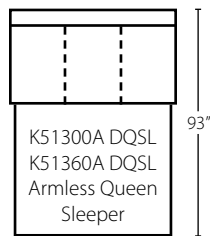

K51300L/R S
K51360L/R S
Sofa
W79" D40" H36"
1 Pillow

K51300 AS
K51360 AS
Armless Sofa
W78" D40" H36"

K51300L/R LS
K51360L/R LS
Loveseat
W56" D40" H36"
1 Pillow

K51300 ALS
K51360 ALS
Armless Loveseat
W44" D40" H36"

K51300L/R BC
K51360L/R BC
Big Chair
W53" D40" H36"
2 Pillows

K51300 WEDGE
K51360 WEDGE
90° Wedge
W67" D40" H36"
1 Pillow

K51300 CORN
K51360 CORN
Corner
W40" D40" H36"
1 Pillow

K51300L/R C
K51360L/R C
Chair
W35" D40" H36"
1 Pillow

K51300 AC
K51360 AC
Armless Chair
W23" D40" H36"

K51300 STCC
K51360 STCC
Storage Console
with USB Port
W13" D40" H31"

K51300 L/R DRSL
K51360 L/R DRSL
Regular Sleeper
W79" D40" H36"
1 Pillow

K51300A DQSL
K51360A DQSL
Armless Queen
Sleeper
W78" D40" H36"