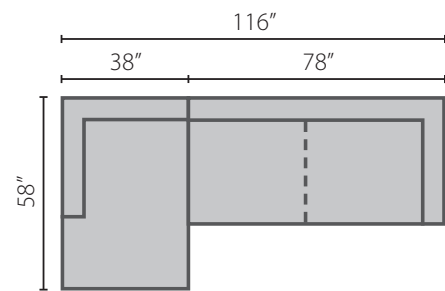

# Harlow

Style: K10300 / K10370

Shown with metal base as K10370

**Configuration A**  
 K10300L / K10370L S Sofa  
 K10300 / K10370 CORN Corner  
 K10300R / K10370R S Sofa

**Configuration B**  
 K10300L / K10370L CHASE Chaise  
 K10300R / K10370R S Sofa

**Configuration C**  
 K10300L / K10370L S Sofa  
 K10300 / K10370 CORN Corner  
 K10300 / K10370 AC Armless Chair  
 K10300R / K10370R CHASE Chaise

## Sectional Pieces

K10300L/R S  
 K10370L/R S  
 Sofa  
 W78" D36" H36"  
 1 Kidney Pillow

K10300 CORN  
 K10370 CORN  
 Corner  
 W36" D36" H36"  
 1 21" Arm Pillow

K10300 AC  
 K10370 AC  
 Armless Chair  
 W22" D36" H36"

K10300L/R CHASE  
 K10370L/R CHASE  
 Chaise  
 W38" D58" H36"  
 1 Kidney Pillow