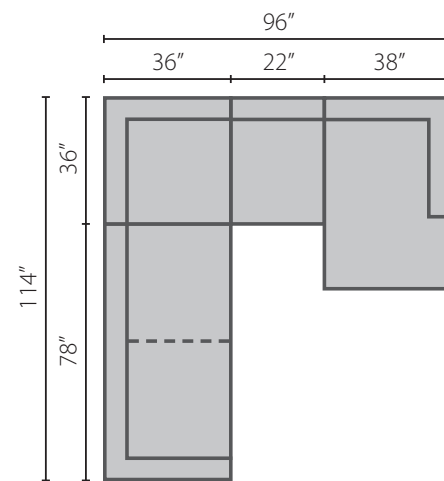

# Harlow

Style: K10300 / K10370

Shown with metal base as K10370

**Configuration A**  
 K10300L / K10370L S Sofa  
 K10300 / K10370 CORN Corner  
 K10300R / K10370R S Sofa

**Configuration B**  
 K10300L / K10370L CHASE Chaise  
 K10300R / K10370R S Sofa

**Configuration C**  
 K10300L / K10370L S Sofa  
 K10300 / K10370 CORN Corner  
 K10300 / K10370 AC Armless Chair  
 K10300R / K10370R CHASE Chaise

## Sectional Pieces

K10300L/R S  
 K10370L/R S  
 Sofa  
 W78" D36" H36"  
 1 Kidney Pillow

K10300 CORN  
 K10370 CORN  
 Corner  
 W36" D36" H36"  
 1 21" Arm Pillow

K10300 AC  
 K10370 AC  
 Armless Chair  
 W22" D36" H36"

K10300L/R CHASE  
 K10370L/R CHASE  
 Chaise  
 W38" D58" H36"  
 1 Kidney Pillow