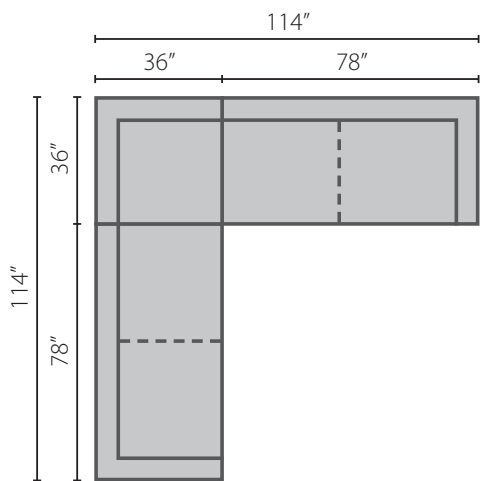

# Harlow

Style: K10300 / K10370

Shown with metal base as K10370

**Configuration A**  
 K10300L / K10370L S Sofa  
 K10300 / K10370 CORN Corner  
 K10300R / K10370R S Sofa

**Configuration B**  
 K10300L / K10370L CHASE Chaise  
 K10300R / K10370R S Sofa

**Configuration C**  
 K10300L / K10370L S Sofa  
 K10300 / K10370 CORN Corner  
 K10300 / K10370 AC Armless Chair  
 K10300R / K10370R CHASE Chaise

## Sectional Pieces

K10300L/R S  
 K10370L/R S  
 Sofa  
 W78" D36" H36"  
 1 Kidney Pillow

K10300 CORN  
 K10370 CORN  
 Corner  
 W36" D36" H36"  
 1 21" Arm Pillow

K10300 AC  
 K10370 AC  
 Armless Chair  
 W22" D36" H36"

## Free Standing Pieces

K10300 S  
 K10370 S  
 Sofa  
 W80" D36" H36"  
 2 Kidney Pillows

K10300 C  
 K10370 C  
 Chair  
 W43" D36" H36"  
 2 Kidney Pillows

Shown with wood base as K10300