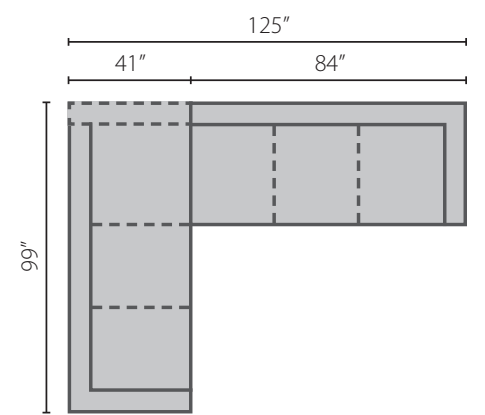

Configuration D
K18400L CRNS Corner Sofa
K18400R S Sofa

Sectional Pieces