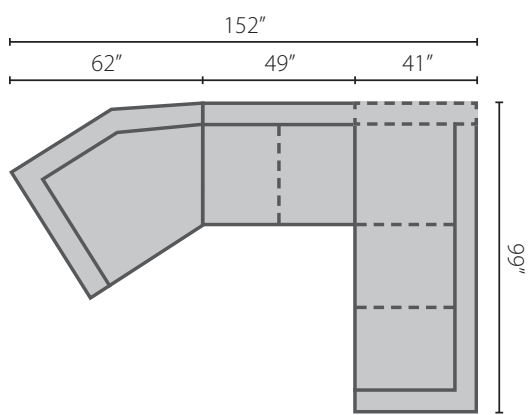

# Haynes Style: K18400

Comes standard with Down arm pillows.

**Configuration A**  
K18400L CUDD Cuddler Chair  
K18400 ALS Armless Loveseat  
K18400R CRNS Corner Sofa

**Configuration B**  
K18400L CRNS Corner Sofa  
K18400 AS Armless Sofa  
K18400R CHASE Chaise

## Sectional Pieces

K18400L/R CRNS  
Corner Sofa  
W99" D41" H30"  
2 24" Arm Pillow  
2 24" Arm Pillow

K18400L/R S  
Sofa  
W84" D41" H30"  
1 24" Arm Pillow  
1 24" Arm Pillow

K18400L/R CUDD  
Cuddler Chair  
W64" D52" H30"  
1 24" Arm Pillow  
1 24" Arm Pillow