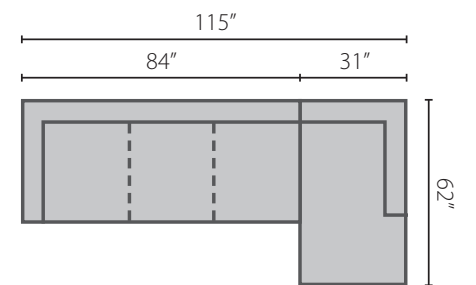

## Sectional Pieces

K18400L/R CRNS  
Corner Sofa  
W99" D41" H30"  
2 24" Arm Pillow  
2 24" Arm Pillow

K18400L/R S  
Sofa  
W84" D41" H30"  
1 24" Arm Pillow  
1 24" Arm Pillow

K18400L/R CUDD  
Cuddler Chair  
W64" D52" H30"  
1 24" Arm Pillow  
1 24" Arm Pillow

K18400L/R CHASE  
Chaise  
W31" D62" H30"  
1 24" Arm Pillow  
1 24" Arm Pillow

K18400 AS  
Armless Sofa  
W75" D41" H30"

K18400 ALS  
Armless Loveseat  
W49" D41" H30"

**Configuration E**  
K18400L S Sofa  
K18400R CHASE Chaise