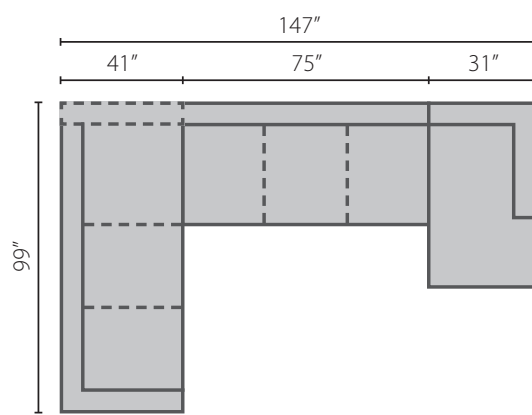

# Haynes Style: K18400

Comes standard with Down arm pillows.

**Configuration A**  
K18400L CUDD Cuddler Chair  
K18400 ALS Armless Loveseat  
K18400R CRNS Corner Sofa

**Configuration B**  
K18400L CRNS Corner Sofa  
K18400 AS Armless Sofa  
K18400R CHASE Chaise

## Sectional Pieces

K18400L/R CRNS  
Corner Sofa  
W99" D41" H30"  
2 24" Arm Pillow  
2 24" Arm Pillow

K18400L/R S  
Sofa  
W84" D41" H30"  
1 24" Arm Pillow  
1 24" Arm Pillow

K18400L/R CUDD  
Cuddler Chair  
W64" D52" H30"  
1 24" Arm Pillow  
1 24" Arm Pillow