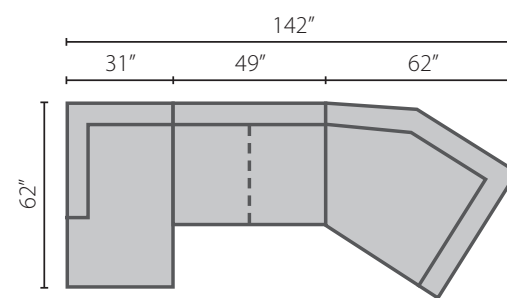

# Haynes Style: K18400

Comes standard with Down arm pillows.

**Configuration A**  
K18400L CUDD Cuddler Chair  
K18400 ALS Armless Loveseat  
K18400R CRNS Corner Sofa

**Configuration B**  
K18400L CRNS Corner Sofa  
K18400 AS Armless Sofa  
K18400R CHASE Chaise

## Sectional Pieces

K18400L/R CRNS  
Corner Sofa  
W99" D41" H30"  
2 24" Arm Pillow  
2 24" Arm Pillow

K18400L/R S  
Sofa  
W84" D41" H30"  
1 24" Arm Pillow  
1 24" Arm Pillow

K18400L/R CUDD  
Cuddler Chair  
W64" D52" H30"  
1 24" Arm Pillow  
1 24" Arm Pillow