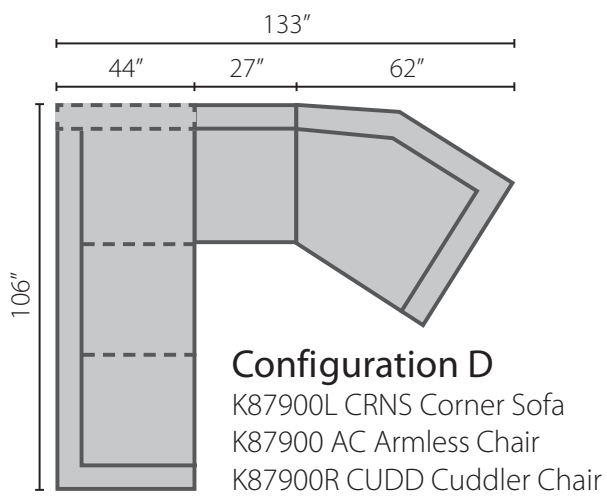

Pinecrest Style: K87900

Sectional Pieces

K87900L/R CRNS
 Corner Sofa
 106W x 44D x 29H
 2 24" Arm Pillows
 2 24" Arm Pillows

K87900L/R S
 Sofa
 89W x 44D x 29H
 1 24" Arm Pillow
 1 24" Arm Pillow

K87900L/R CUDD
 Cuddler Chair
 62W x 54D x 29H
 1 24" Arm Pillow
 1 24" Arm Pillow

K87900L/R CHASE
 Chaise
 37W x 66D x 29H
 1 24" Arm Pillow
 1 24" Arm Pillow

Configuration E
 K87900L LS Loveseat
 K87900R CHASE Chaise

K87900L/R LS
 Loveseat
 63W x 44D x 29H
 1 24" Arm Pillow
 1 24" Arm Pillow

K87900 AS
 Armless Sofa
 80W x 44D x 29H

K87900 ALS
 Armless Loveseat
 54W x 44D x 29H

K87900 AC
 Armless Chair
 27W x 44D x 29H

K87900 OTTO
 Ottoman
 42W x 27D x 21H