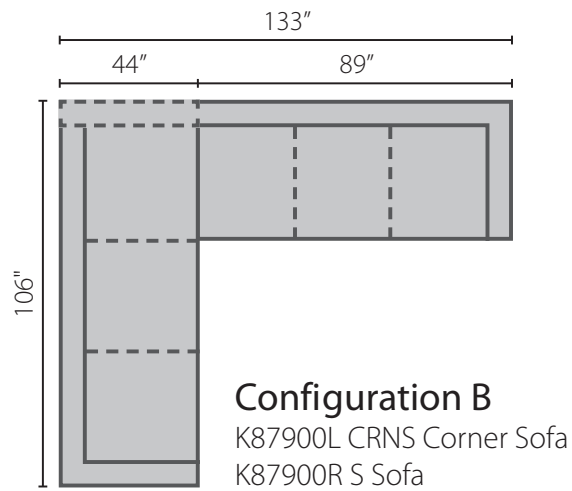

Pinecrest Style: K87900

Sectional Pieces

K87900L/R CRNS
 Corner Sofa
 106W x 44D x 29H
 2 24" Arm Pillows
 2 24" Arm Pillows

K87900L/R S
 Sofa
 89W x 44D x 29H
 1 24" Arm Pillow
 1 24" Arm Pillow

K87900L/R CUDD
 Cuddler Chair
 62W x 54D x 29H
 1 24" Arm Pillow
 1 24" Arm Pillow

K87900L/R CHASE
 Chaise
 37W x 66D x 29H
 1 24" Arm Pillow
 1 24" Arm Pillow

Configuration E
 K87900L LS Loveseat
 K87900R CHASE Chaise

K87900L/R LS
 Loveseat
 63W x 44D x 29H
 1 24" Arm Pillow
 1 24" Arm Pillow