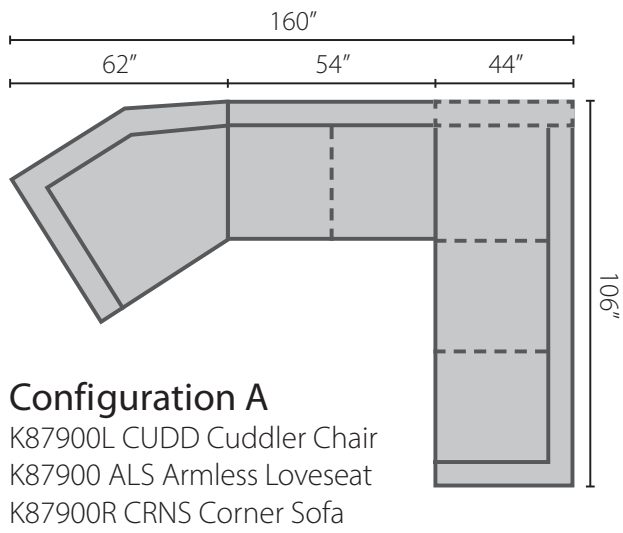

Pinecrest Style: K87900

Sectional Pieces

K87900L/R CRNS
 Corner Sofa
 106W x 44D x 29H
 2 24" Arm Pillows
 2 24" Arm Pillows

K87900L/R S
 Sofa
 89W x 44D x 29H
 1 24" Arm Pillow
 1 24" Arm Pillow

K87900L/R CUDD
 Cuddler Chair
 62W x 54D x 29H
 1 24" Arm Pillow
 1 24" Arm Pillow

K87900L/R CHASE
 Chaise
 37W x 66D x 29H
 1 24" Arm Pillow
 1 24" Arm Pillow

Configuration E
 K87900L LS Loveseat
 K87900R CHASE Chaise

K87900L/R LS
 Loveseat
 63W x 44D x 29H
 1 24" Arm Pillow
 1 24" Arm Pillow

K87900 AS
 Armless Sofa
 80W x 44D x 29H

K87900 ALS
 Armless Loveseat
 54W x 44D x 29H

K87900 AC
 Armless Chair
 27W x 44D x 29H

K87900 OTTO
 Ottoman
 42W x 27D x 21H