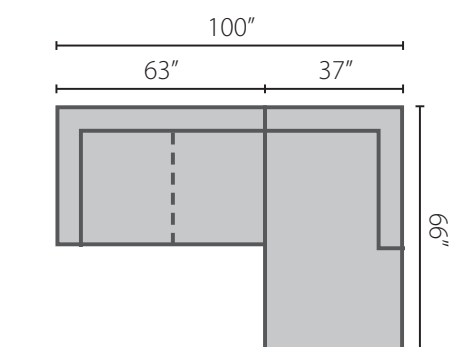

Pinecrest Style: K87900

Sectional Pieces

K87900L/R CRNS
 Corner Sofa
 106W x 44D x 29H
 2 24" Arm Pillows
 2 24" Arm Pillows

K87900L/R S
 Sofa
 89W x 44D x 29H
 1 24" Arm Pillow
 1 24" Arm Pillow

K87900L/R CUDD
 Cuddler Chair
 62W x 54D x 29H
 1 24" Arm Pillow
 1 24" Arm Pillow

K87900L/R CHASE
 Chaise
 37W x 66D x 29H
 1 24" Arm Pillow
 1 24" Arm Pillow

Configuration E
 K87900L LS Loveseat
 K87900R CHASE Chaise

K87900L/R LS
 Loveseat
 63W x 44D x 29H
 1 24" Arm Pillow
 1 24" Arm Pillow