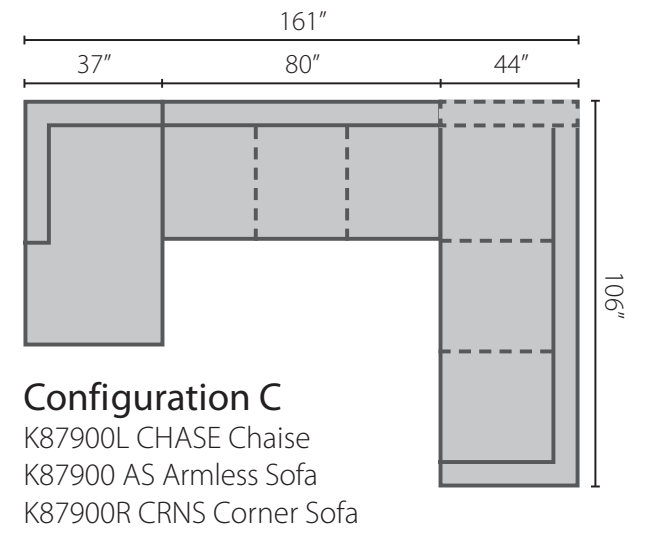

Pinecrest Style: K87900

Sectional Pieces

K87900L/R CRNS
 Corner Sofa
 106W x 44D x 29H
 2 24" Arm Pillows
 2 24" Arm Pillows

K87900L/R S
 Sofa
 89W x 44D x 29H
 1 24" Arm Pillow
 1 24" Arm Pillow

K87900L/R CUDD
 Cuddler Chair
 62W x 54D x 29H
 1 24" Arm Pillow
 1 24" Arm Pillow

K87900L/R CHASE
 Chaise
 37W x 66D x 29H
 1 24" Arm Pillow
 1 24" Arm Pillow

Configuration E
 K87900L LS Loveseat
 K87900R CHASE Chaise

K87900L/R LS
 Loveseat
 63W x 44D x 29H
 1 24" Arm Pillow
 1 24" Arm Pillow

K87900 AS
 Armless Sofa
 80W x 44D x 29H

K87900 ALS
 Armless Loveseat
 54W x 44D x 29H

K87900 AC
 Armless Chair
 27W x 44D x 29H

K87900 OTTO
 Ottoman
 42W x 27D x 21H