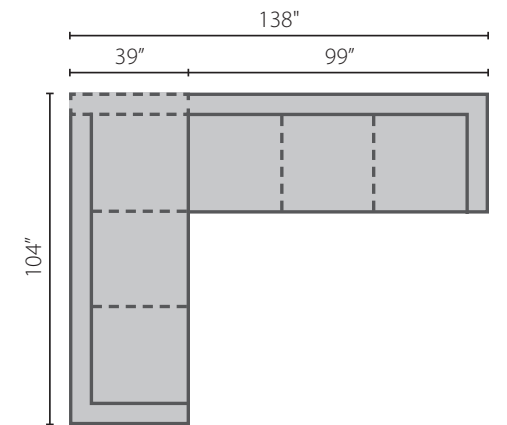

# Lyon Style: LD27300

**Configuration A**  
 LD27300L CHASE Chaise  
 LD27300 ALS Armless Loveseat  
 LD27300 WEDGE Wedge  
 LD27300 AC Armless Chair  
 LD27300R C Chair

**Configuration B**  
 LD27300L LS Loveseat  
 LD27300 WEDGE Wedge  
 LD27300R LS Loveseat

**Configuration C**  
 LD27300L CRNS Corner Sofa  
 LD27300 ALS Armless Loveseat  
 LD27300R CHASE Chaise

**Configuration D**  
 LD27300L CRNS Corner Sofa  
 LD27300R S Sofa

## Sectional Pieces

LD27300L/R CRNS  
 Corner Sofa  
 W104" D39" H34"

LD27300L/R S  
 Sofa  
 W99" D39" H34"

LD27300L/R LS  
 Loveseat  
 W69" D39" H34"

LD27300 AS  
 Armless Sofa  
 W92" D39" H34"

LD27300 ALS  
 Armless Loveseat  
 W62" D39" H34"

## Free Standing Pieces

LD27300 XS  
 Extra Large Sofa  
 W108" D39" H34"

LD27300 LS  
 Loveseat  
 W78" D39" H34"

LD27300 BC  
 Big Chair  
 W48" D39" H34"

LD27300 OTTO  
 Ottoman  
 W46" D25" H19"