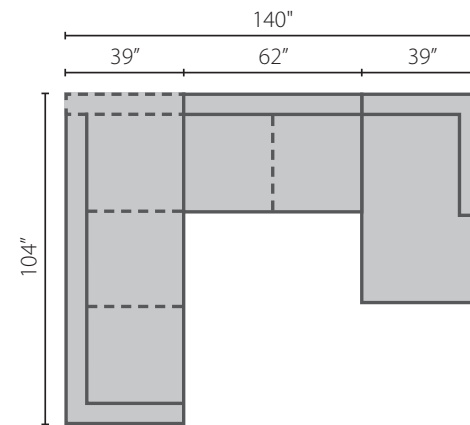

# Lyon Style: LD27300

**Configuration A**  
 LD27300L CHASE Chaise  
 LD27300 ALS Armless Loveseat  
 LD27300 WEDGE Wedge  
 LD27300 AC Armless Chair  
 LD27300R C Chair

**Configuration B**  
 LD27300L LS Loveseat  
 LD27300 WEDGE Wedge  
 LD27300R LS Loveseat

**Configuration C**  
 LD27300L CRNS Corner Sofa  
 LD27300 ALS Armless Loveseat  
 LD27300R CHASE Chaise

**Configuration D**  
 LD27300L CRNS Corner Sofa  
 LD27300R S Sofa

## Sectional Pieces

LD27300L/R CRNS  
 Corner Sofa  
 W104" D39" H34"

LD27300L/R S  
 Sofa  
 W99" D39" H34"

LD27300L/R LS  
 Loveseat  
 W69" D39" H34"

LD27300 AS  
 Armless Sofa  
 W92" D39" H34"

LD27300 ALS  
 Armless Loveseat  
 W62" D39" H34"

## Free Standing Pieces

LD27300 XS  
 Extra Large Sofa  
 W108" D39" H34"

LD27300 LS  
 Loveseat  
 W78" D39" H34"

LD27300 BC  
 Big Chair  
 W48" D39" H34"

LD27300 OTTO  
 Ottoman  
 W46" D25" H19"