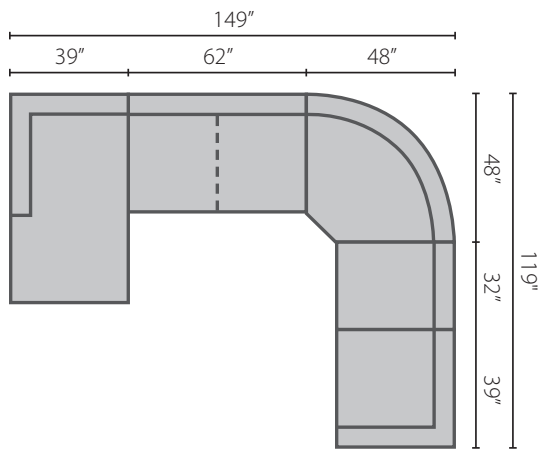

# Lyon Style: LD27300

**Configuration A**  
 LD27300L CHASE Chaise  
 LD27300 ALS Armless Loveseat  
 LD27300 WEDGE Wedge  
 LD27300 AC Armless Chair  
 LD27300R C Chair

**Configuration B**  
 LD27300L LS Loveseat  
 LD27300 WEDGE Wedge  
 LD27300R LS Loveseat

**Configuration C**  
 LD27300L CRNS Corner Sofa  
 LD27300 ALS Armless Loveseat  
 LD27300R CHASE Chaise

**Configuration D**  
 LD27300L CRNS Corner Sofa  
 LD27300R S Sofa

## Sectional Pieces

LD27300L/R CRNS  
 Corner Sofa  
 W104" D39" H34"

LD27300L/R S  
 Sofa  
 W99" D39" H34"

LD27300L/R LS  
 Loveseat  
 W69" D39" H34"

LD27300 AS  
 Armless Sofa  
 W92" D39" H34"

LD27300 ALS  
 Armless Loveseat  
 W62" D39" H34"

## Free Standing Pieces

LD27300 XS  
 Extra Large Sofa  
 W108" D39" H34"

LD27300 LS  
 Loveseat  
 W78" D39" H34"

LD27300 BC  
 Big Chair  
 W48" D39" H34"

LD27300 OTTO  
 Ottoman  
 W46" D25" H19"