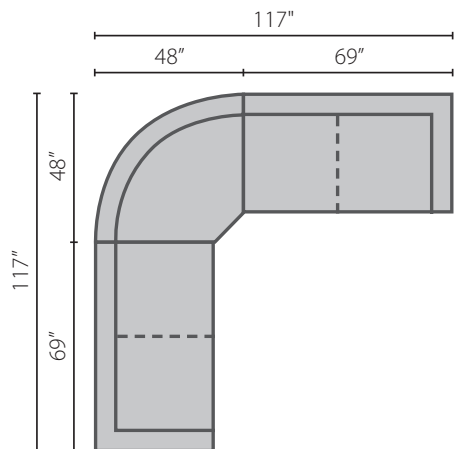

# Lyon Style: LD27300

**Configuration A**  
 LD27300L CHASE Chaise  
 LD27300 ALS Armless Loveseat  
 LD27300 WEDGE Wedge  
 LD27300 AC Armless Chair  
 LD27300R C Chair

**Configuration B**  
 LD27300L LS Loveseat  
 LD27300 WEDGE Wedge  
 LD27300R LS Loveseat

**Configuration C**  
 LD27300L CRNS Corner Sofa  
 LD27300 ALS Armless Loveseat  
 LD27300R CHASE Chaise

**Configuration D**  
 LD27300L CRNS Corner Sofa  
 LD27300R S Sofa

## Sectional Pieces

LD27300L/R CRNS  
 Corner Sofa  
 W104" D39" H34"

LD27300L/R S  
 Sofa  
 W99" D39" H34"

LD27300L/R LS  
 Loveseat  
 W69" D39" H34"

LD27300 AS  
 Armless Sofa  
 W92" D39" H34"

LD27300 ALS  
 Armless Loveseat  
 W62" D39" H34"

## Free Standing Pieces

LD27300 XS  
 Extra Large Sofa  
 W108" D39" H34"

LD27300 LS  
 Loveseat  
 W78" D39" H34"

LD27300 BC  
 Big Chair  
 W48" D39" H34"

LD27300 OTTO  
 Ottoman  
 W46" D25" H19"