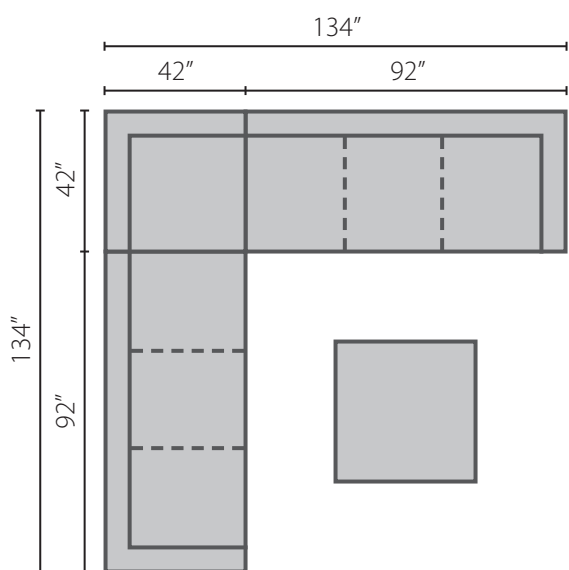

# Mateo Style: LD60800

### Configuration A

- LD60800L S Sofa
- LD60800 CORN Corner
- LD60800R S Sofa
- LD60800 OTTO Ottoman

### Sectional Pieces

LD60800L/R CRNS  
Corner Sofa  
107W x 42D x 37H

LD60800L/R S  
Sofa  
92W x 42D x 37H

LD60800L/R LS  
Loveseat  
65W x 42D x 37H

LD60800L/R CHASE  
Chaise  
44W x 67D x 37H

LD60800 AS  
Armless Sofa  
81W x 42D x 37H