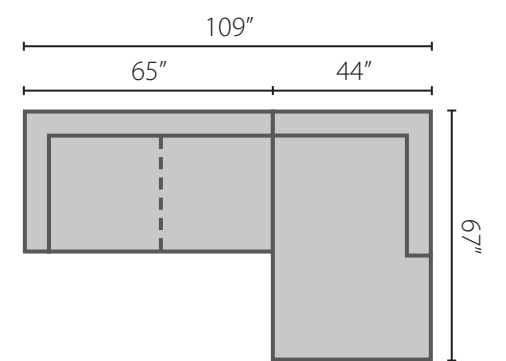

Configuration C

- LD60800L LS Loveseat
- LD60800R CHASE Chaise