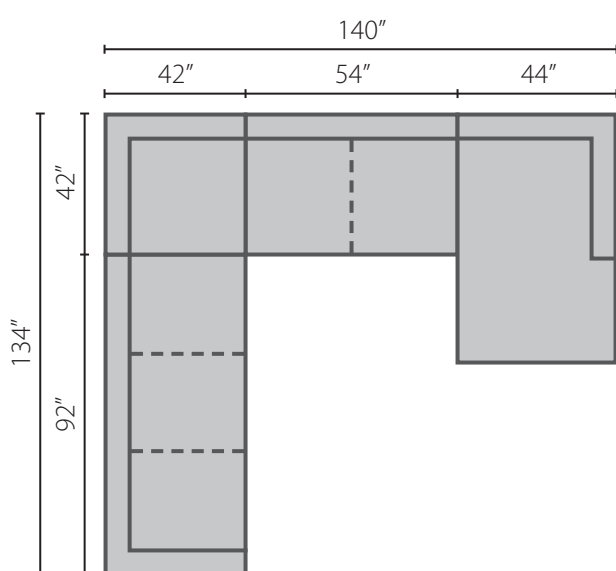

Configuration D

- LD60800L S Sofa
- LD60800 CORN Corner
- LD60800 ALS Armless Loveseat
- LD60800R CHASE Chaise

Sectional Pieces