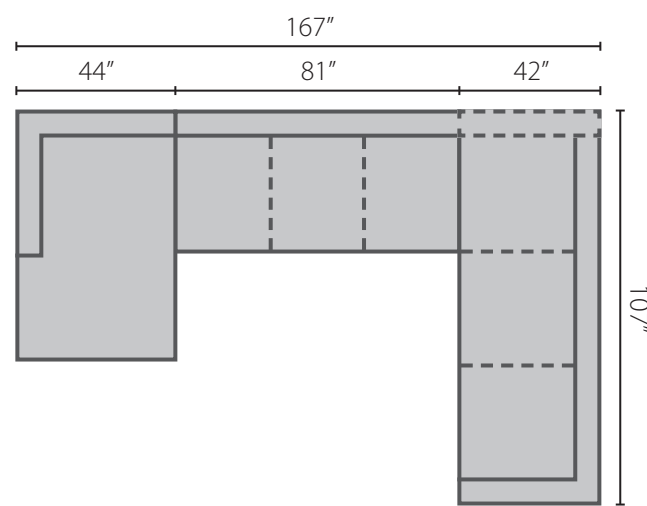

### Configuration A

- LD60800L S Sofa
- LD60800 CORN Corner
- LD60800R S Sofa
- LD60800 OTTO Ottoman

### Sectional Pieces

LD60800L/R CRNS  
Corner Sofa  
107W x 42D x 37H

LD60800L/R S  
Sofa  
92W x 42D x 37H

LD60800L/R LS  
Loveseat  
65W x 42D x 37H

LD60800L/R CHASE  
Chaise  
44W x 67D x 37H

LD60800 AS  
Armless Sofa  
81W x 42D x 37H