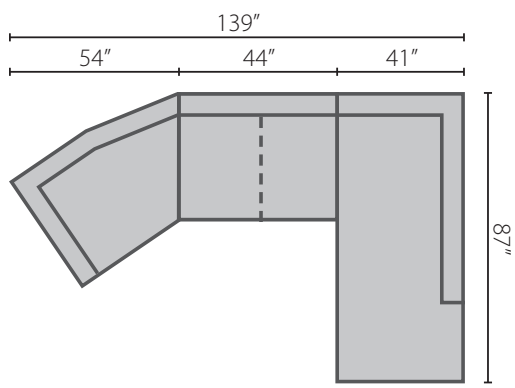

Pantego

Style: L51400/L51460

Configuration A

K51400L / K51460L BC Big Chair
K51400 / K51460 ALS Armless Loveseat
K51400R / K51460R SCHS Sofa Chaise

Configuration B

K51400L / K51460L CHASE Chaise
K51400 / K51460 ALS Armless Loveseat
K51400 / K51460 CORN Corner
K51400 / K51460 AC Armless Chair
K51400R / K51460R C Chair

Configuration C

K51400L / K51460L LS Loveseat
K51400 / K51460 WEDGE Wedge
K51400R / K51460R DRSL Regular Sleeper

Configuration D

K51400L / K51460L CRNS Corner Sofa
K51400R / K51460R S Sofa

Sectional Pieces

L51400L/R CRNS
L51460L/R CRNS
Corner Sofa
90W x 40D x 36H

L51400L/R S
L51460L/R S
Sofa
75W x 40D x 36H

L51400 AS
L51460 AS
Armless Sofa
78W x 40D x 36H

L51400L/R LS
L51460L/R LS
Loveseat
52W x 40D x 36H

L51400 WEDGE
L51460 WEDGE
90° Wedge
67W x 40D x 36H