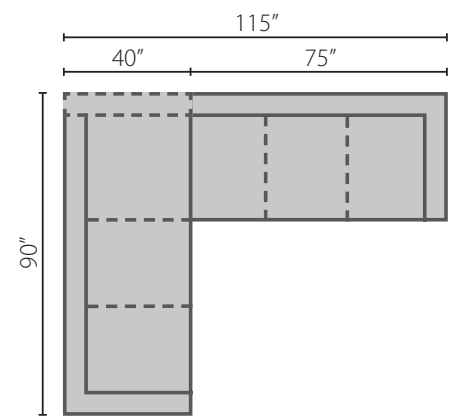

Pantego

Style: L51400/L51460

Configuration A

K51400L / K51460L BC Big Chair
K51400 / K51460 ALS Armless Loveseat
K51400R / K51460R SCHS Sofa Chaise

Configuration B

K51400L / K51460L CHASE Chaise
K51400 / K51460 ALS Armless Loveseat
K51400 / K51460 CORN Corner
K51400 / K51460 AC Armless Chair
K51400R / K51460R C Chair

Configuration C

K51400L / K51460L LS Loveseat
K51400 / K51460 WEDGE Wedge
K51400R / K51460R DRSL Regular Sleeper

Configuration D

K51400L / K51460L CRNS Corner Sofa
K51400R / K51460R S Sofa

Sectional Pieces

L51400L/R CRNS
L51460L/R CRNS
Corner Sofa
90W x 40D x 36H

L51400L/R S
L51460L/R S
Sofa
75W x 40D x 36H

L51400 AS
L51460 AS
Armless Sofa
78W x 40D x 36H

L51400L/R LS
L51460L/R LS
Loveseat
52W x 40D x 36H

L51400 WEDGE
L51460 WEDGE
90° Wedge
67W x 40D x 36H