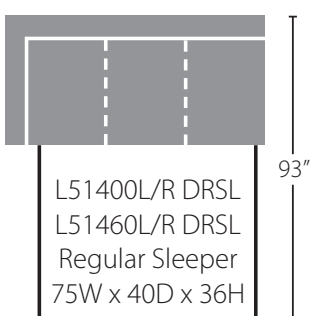

Configuration C

K51400L / K51460L LS Loveseat
K51400 / K51460 WEDGE Wedge
K51400R / K51460R DRSL Regular Sleeper

Configuration D

K51400L / K51460L CRNS Corner Sofa
K51400R / K51460R S Sofa

Sectional Pieces

L51400L/R CRNS
L51460L/R CRNS
Corner Sofa
90W x 40D x 36H

L51400L/R S
L51460L/R S
Sofa
75W x 40D x 36H

L51400 AS
L51460 AS
Armless Sofa
78W x 40D x 36H

L51400L/R LS
L51460L/R LS
Loveseat
52W x 40D x 36H

L51400 WEDGE
L51460 WEDGE
90° Wedge
67W x 40D x 36H

L51400L/R DRSL
L51460L/R DRSL
Regular Sleeper
75W x 40D x 36H

L51400A DQSL
L51460A DQSL
Armless Queen
Sleeper
78W x 40D x 36H

L51400L/R SCHS
L51460L/R SCHS
Sofa Chaise
41W x 87D x 36H

L51400L/R CHASE
L51460L/R CHASE
Chaise
29W x 63D x 36H