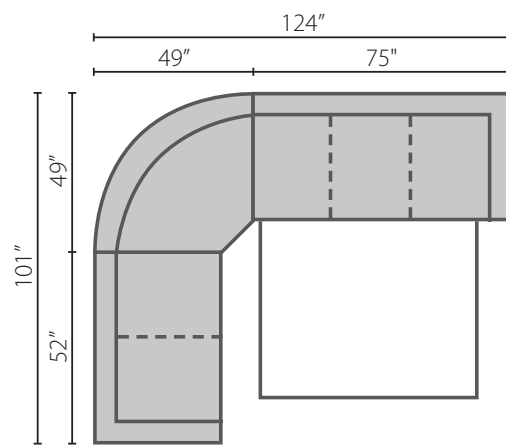

Pantego

Style: L51400/L51460

Configuration A

K51400L / K51460L BC Big Chair
K51400 / K51460 ALS Armless Loveseat
K51400R / K51460R SCHS Sofa Chaise

Configuration B

K51400L / K51460L CHASE Chaise
K51400 / K51460 ALS Armless Loveseat
K51400 / K51460 CORN Corner
K51400 / K51460 AC Armless Chair
K51400R / K51460R C Chair

Configuration C

K51400L / K51460L LS Loveseat
K51400 / K51460 WEDGE Wedge
K51400R / K51460R DRSL Regular Sleeper

Configuration D

K51400L / K51460L CRNS Corner Sofa
K51400R / K51460R S Sofa

Sectional Pieces

L51400L/R CRNS
L51460L/R CRNS
Corner Sofa
90W x 40D x 36H

L51400L/R S
L51460L/R S
Sofa
75W x 40D x 36H

L51400 AS
L51460 AS
Armless Sofa
78W x 40D x 36H

L51400L/R LS
L51460L/R LS
Loveseat
52W x 40D x 36H

L51400 WEDGE
L51460 WEDGE
90° Wedge
67W x 40D x 36H