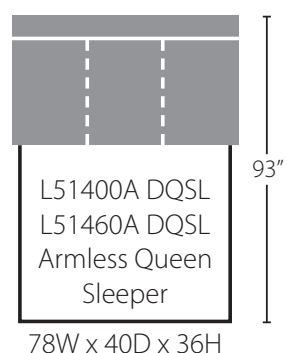

L51400A DQSL
L51460A DQSL
Armless Queen
Sleeper
78W x 40D x 36H