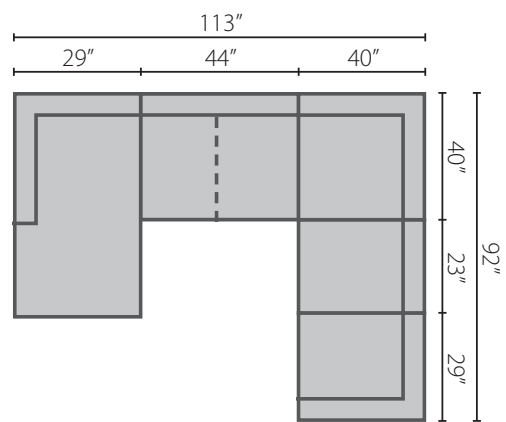

Pantego

Style: L51400/L51460

Configuration A

K51400L / K51460L BC Big Chair
K51400 / K51460 ALS Armless Loveseat
K51400R / K51460R SCHS Sofa Chaise

Configuration B

K51400L / K51460L CHASE Chaise
K51400 / K51460 ALS Armless Loveseat
K51400 / K51460 CORN Corner
K51400 / K51460 AC Armless Chair
K51400R / K51460R C Chair

Configuration C

K51400L / K51460L LS Loveseat
K51400 / K51460 WEDGE Wedge
K51400R / K51460R DRSL Regular Sleeper

Configuration D

K51400L / K51460L CRNS Corner Sofa
K51400R / K51460R S Sofa

Sectional Pieces

L51400L/R CRNS
L51460L/R CRNS
Corner Sofa
90W x 40D x 36H

L51400L/R S
L51460L/R S
Sofa
75W x 40D x 36H

L51400 AS
L51460 AS
Armless Sofa
78W x 40D x 36H

L51400L/R LS
L51460L/R LS
Loveseat
52W x 40D x 36H

L51400 WEDGE
L51460 WEDGE
90° Wedge
67W x 40D x 36H