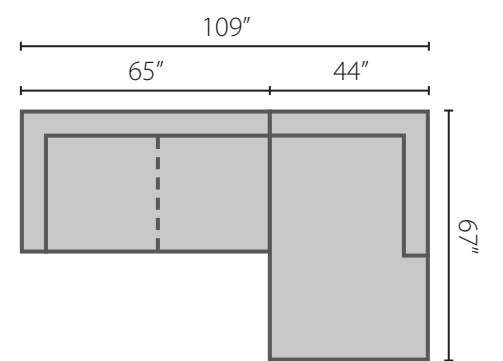

Mateo Style: D60800

Configuration A
 D60800L S Sofa
 D60800 CORN Corner
 D60800R S Sofa
 D60800 OTTO Ottoman

Configuration B
 D60800L CHASE Chaise
 D60800 AS Armless Sofa
 D60800R CRNS Corner Sofa

Configuration C
 D60800L LS Loveseat
 D60800R CHASE Chaise

Configuration D
 D60800L S Sofa
 D60800 CORN Corner
 D60800 ALS Armless Loveseat
 D60800R CHASE Chaise

Sectional Pieces

D60800L/R CRNS
 Corner Sofa
 107W x 42D x 37H

D60800L/R S
 Sofa
 92W x 42D x 37H

D60800L/R LS
 Loveseat
 65W x 42D x 37H

D60800 OTTO
 Ottoman
 45W x 45D x 20H