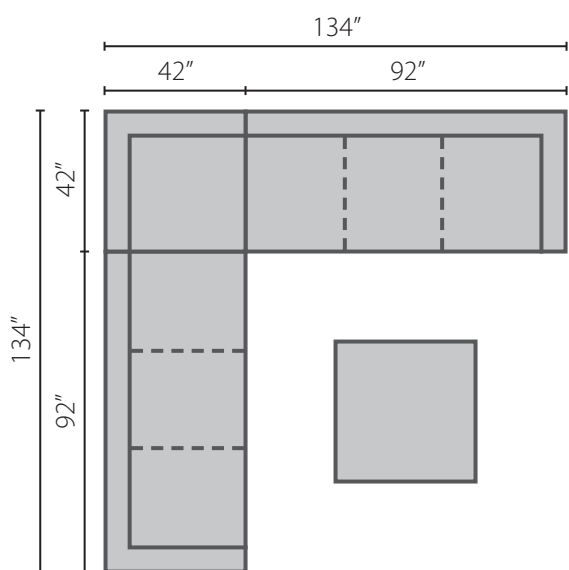

Mateo Style: D60800

Configuration A
 D60800L S Sofa
 D60800 CORN Corner
 D60800R S Sofa
 D60800 OTTO Ottoman

Configuration B
 D60800L CHASE Chaise
 D60800 AS Armless Sofa
 D60800R CRNS Corner Sofa

Configuration C
 D60800L LS Loveseat
 D60800R CHASE Chaise

Configuration D
 D60800L S Sofa
 D60800 CORN Corner
 D60800 ALS Armless Loveseat
 D60800R CHASE Chaise

Sectional Pieces

D60800L/R CRNS
 Corner Sofa
 107W x 42D x 37H

D60800L/R S
 Sofa
 92W x 42D x 37H

D60800L/R LS
 Loveseat
 65W x 42D x 37H

D60800L/R CHASE
 Chaise
 44W x 67D x 37H

D60800 AS
 Armless Sofa
 81W x 42D x 37H

D60800 ALS
 Armless Loveseat
 54W x 42D x 37H

D60800 CORN
 Corner
 42W x 42D x 37H

D60800 AC
 Armless Chair
 27W x 42D x 37H

D60800 OTTO
 Ottoman
 45W x 45D x 20H