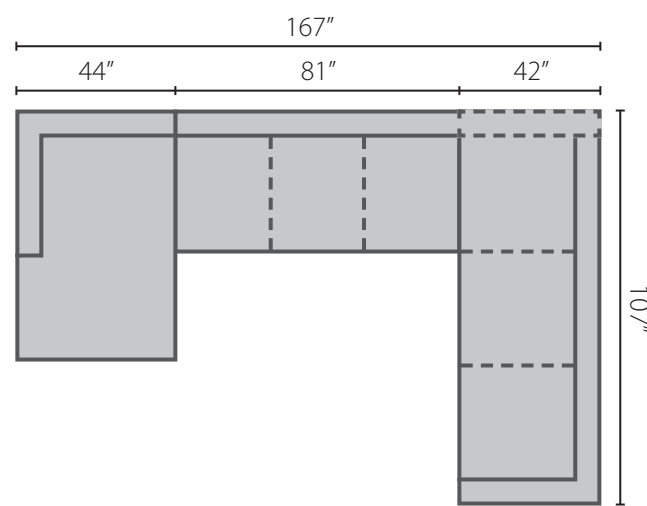

Mateo Style: D60800

Configuration A
 D60800L S Sofa
 D60800 CORN Corner
 D60800R S Sofa
 D60800 OTTO Ottoman

Configuration B
 D60800L CHASE Chaise
 D60800 AS Armless Sofa
 D60800R CRNS Corner Sofa

Configuration C
 D60800L LS Loveseat
 D60800R CHASE Chaise

Configuration D
 D60800L S Sofa
 D60800 CORN Corner
 D60800 ALS Armless Loveseat
 D60800R CHASE Chaise

Sectional Pieces

D60800L/R CRNS
 Corner Sofa
 107W x 42D x 37H

D60800L/R S
 Sofa
 92W x 42D x 37H

D60800L/R LS
 Loveseat
 65W x 42D x 37H

D60800 OTTO
 Ottoman
 45W x 45D x 20H