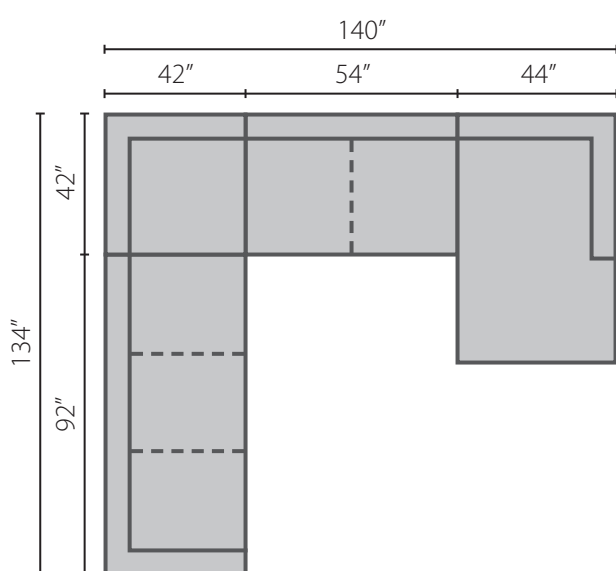

Mateo Style: D60800

Configuration A
 D60800L S Sofa
 D60800 CORN Corner
 D60800R S Sofa
 D60800 OTTO Ottoman

Configuration B
 D60800L CHASE Chaise
 D60800 AS Armless Sofa
 D60800R CRNS Corner Sofa

Configuration C
 D60800L LS Loveseat
 D60800R CHASE Chaise

Configuration D
 D60800L S Sofa
 D60800 CORN Corner
 D60800 ALS Armless Loveseat
 D60800R CHASE Chaise

Sectional Pieces

D60800L/R CRNS
 Corner Sofa
 107W x 42D x 37H

D60800L/R S
 Sofa
 92W x 42D x 37H

D60800L/R LS
 Loveseat
 65W x 42D x 37H

D60800L/R CHASE
 Chaise
 44W x 67D x 37H

D60800 AS
 Armless Sofa
 81W x 42D x 37H

D60800 ALS
 Armless Loveseat
 54W x 42D x 37H

D60800 CORN
 Corner
 42W x 42D x 37H

D60800 AC
 Armless Chair
 27W x 42D x 37H

D60800 OTTO
 Ottoman
 45W x 45D x 20H