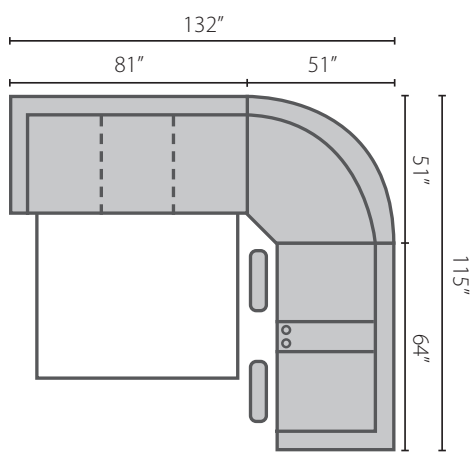

Configuration A
41500L DQSL Queen Sleeper
41504 90SEW 90° Wedge
41503R CRLS Console Reclining Loveseat