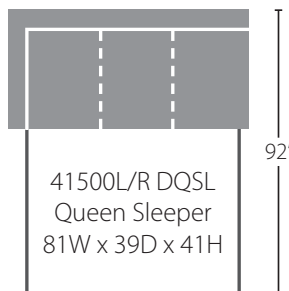

41500L/R DQSL
Queen Sleeper
81W x 39D x 41H