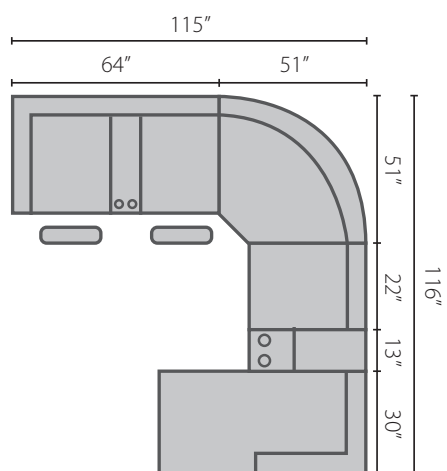

Configuration B
 41503L CRLS Console Reclining Loveseat
 41504 90SEW 90° Wedge
 41503 AC Armless Chair
 41500 STCC Storage Console w/ Cupholders
 41503R RCHSE Reclining Chaise

Configuration C
 41500L DQSL Queen Sleeper
 41504 90SEW 90° Wedge
 41503 RAC Reclining Armless Chair
 41500 STCC Storage Console w/ Cupholders
 41503R RC Reclining Chair

Configuration D
 41503L CRLS Console Reclining Loveseat
 41504 90SEW 90° Wedge
 41503R RLS Reclining Loveseat

Sectional Pieces

41503L/R CRLS
 Console Reclining
 Loveseat
 64W x 39D x 41H

41503L/R RLS
 Reclining Loveseat
 51W x 39D x 41H