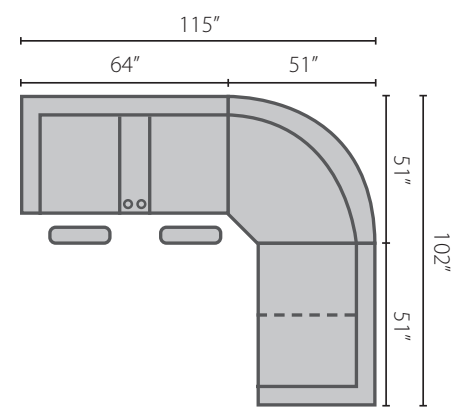

Configuration B
 41503L CRLS Console Reclining Loveseat
 41504 90SEW 90° Wedge
 41503 AC Armless Chair
 41500 STCC Storage Console w/ Cupholders
 41503R RCHSE Reclining Chaise

Configuration C
 41500L DQSL Queen Sleeper
 41504 90SEW 90° Wedge
 41503 RAC Reclining Armless Chair
 41500 STCC Storage Console w/ Cupholders
 41503R RC Reclining Chair

Configuration D
 41503L CRLS Console Reclining Loveseat
 41504 90SEW 90° Wedge
 41503R RLS Reclining Loveseat

Sectional Pieces

41503L/R CRLS
 Console Reclining
 Loveseat
 64W x 39D x 41H

41503L/R RLS
 Reclining Loveseat
 51W x 39D x 41H