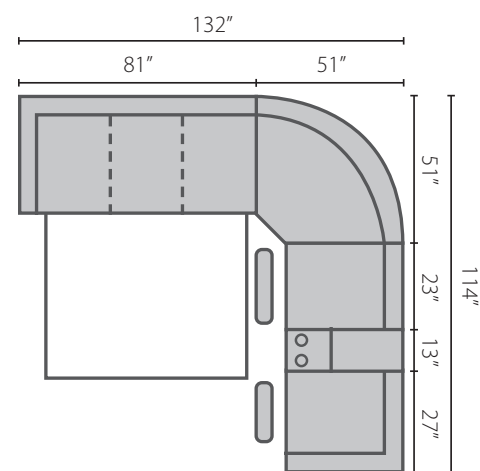

Configuration B
 41503L CRLS Console Reclining Loveseat
 41504 90SEW 90° Wedge
 41503 AC Armless Chair
 41500 STCC Storage Console w/ Cupholders
 41503R RCHSE Reclining Chaise

Configuration C
 41500L DQSL Queen Sleeper
 41504 90SEW 90° Wedge
 41503 RAC Reclining Armless Chair
 41500 STCC Storage Console w/ Cupholders
 41503R RC Reclining Chair

Configuration D
 41503L CRLS Console Reclining Loveseat
 41504 90SEW 90° Wedge
 41503R RLS Reclining Loveseat

Sectional Pieces

41503L/R CRLS
 Console Reclining
 Loveseat
 64W x 39D x 41H

41503L/R RLS
 Reclining Loveseat
 51W x 39D x 41H