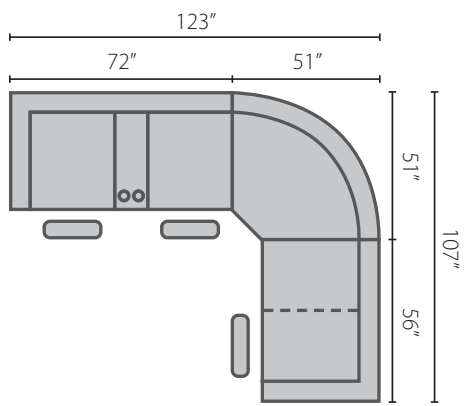

Configuration A

71743-9L PWCRL Power Reclining Console Loveseat
71744 90SEW 90° Wedge
71743-9R PWRLS Power Reclining Loveseat