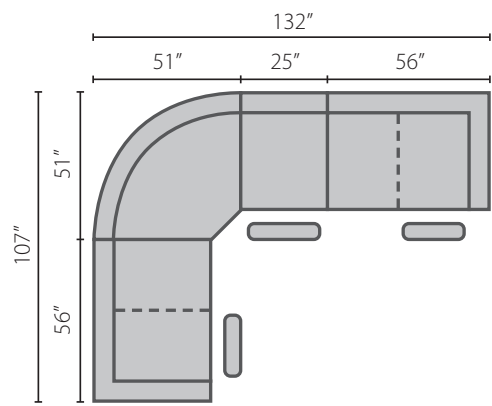

Brooks Style: 71743-9

Available in fabric and leather/vinyl.

Configuration A

71743-9L PWCRL Power Reclining Console Loveseat
71744 90SEW 90° Wedge
71743-9R PWRLS Power Reclining Loveseat

Configuration B

71743-9L PWRLS Power Reclining Loveseat
71744 90SEW 90° Wedge
71743-9 PRAC Power Reclining Armless Chair
71743-9R PWRLS Power Reclining Loveseat

Configuration C

71743-9L PWCRL Power Reclining Console Loveseat
71744 90SEW 90° Wedge
71743-9R PWCRL Power Reclining Console Loveseat

Configuration D

71743-9L PWRC Power Reclining Chair
71744 90SEW 90° Wedge
71743-9R PWRLS Power Reclining Loveseat

71744 90SEW
90° Wedge
71W x 43D x 43H

Free Standing Pieces

71743-9 PWRS
Power Reclining Sofa
W86" D40" H43"

71743-9 PWCRL
Power Reclining
Console Loveseat
W78" D40" H43"

71743-9 PWRLS
Power Reclining
Loveseat
W66" D40" H43"

71743-9 PWRC
Power Reclining Chair
71743-9 PWRRC
Power Rocking
Reclining Chair
W39" D40" H43"

COMPLETE
**COMFORT
CONTROL**

kooldgel
cool. conforming. comfort.™

XMS
TECHNOLOGY

Power Headrest = -7 | Power Headrest & Lumbar Support = -9
XMS Technology = -7X | USB standard with power units
Extended Ottoman - 3 extra inches of layout