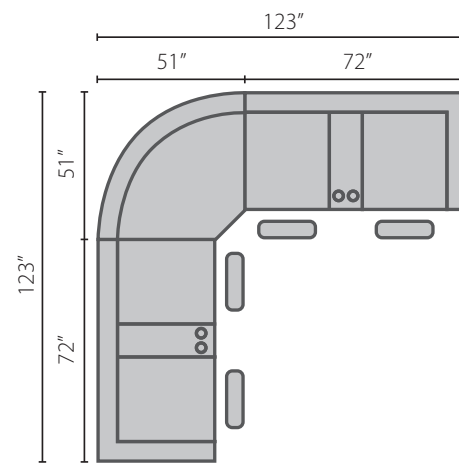

Brooks Style: 71743-9

Available in fabric and leather/vinyl.

Configuration A

71743-9L PWCRL Power Reclining Console Loveseat
71744 90SEW 90° Wedge
71743-9R PWRLS Power Reclining Loveseat

Configuration B

71743-9L PWRLS Power Reclining Loveseat
71744 90SEW 90° Wedge
71743-9 PRAC Power Reclining Armless Chair
71743-9R PWRLS Power Reclining Loveseat

Configuration C

71743-9L PWCRL Power Reclining Console Loveseat
71744 90SEW 90° Wedge
71743-9R PWCRL Power Reclining Console Loveseat

Configuration D

71743-9L PWRC Power Reclining Chair
71744 90SEW 90° Wedge
71743-9R PWRLS Power Reclining Loveseat

Sectional Pieces

71743-9L/R PWCRL
Power Reclining
Console Loveseat
72W x 40D x 43H

71743-9L/R PWRLS
Power Reclining
Loveseat
56W x 40D x 43H

71743-9L/R PWRC
Power Reclining
Chair
32W x 40D x 43H

71743-9 PRAC
Power Reclining
Armless Chair
25W x 40D x 43H

71744 90SEW
90° Wedge
71W x 43D x 43H

Free Standing Pieces

71743-9 PWRS
Power Reclining Sofa
W86" D40" H43"

71743-9 PWCRL
Power Reclining
Console Loveseat
W78" D40" H43"

71743-9 PWRLS
Power Reclining
Loveseat
W66" D40" H43"