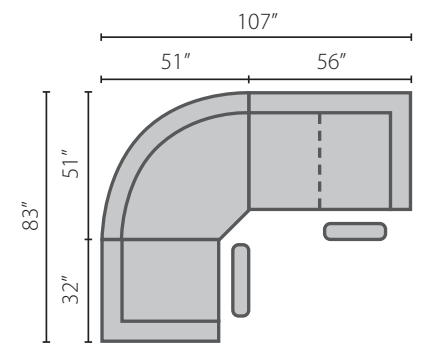

Brooks Style: 71743-9

Available in fabric and leather/vinyl.

Configuration A

71743-9L PWCRL Power Reclining Console Loveseat
71744 90SEW 90° Wedge
71743-9R PWRLS Power Reclining Loveseat

Configuration B

71743-9L PWRLS Power Reclining Loveseat
71744 90SEW 90° Wedge
71743-9 PRAC Power Reclining Armless Chair
71743-9R PWRLS Power Reclining Loveseat

Configuration C

71743-9L PWCRL Power Reclining Console Loveseat
71744 90SEW 90° Wedge
71743-9R PWCRL Power Reclining Console Loveseat

Configuration D

71743-9L PWRC Power Reclining Chair
71744 90SEW 90° Wedge
71743-9R PWRLS Power Reclining Loveseat

Sectional Pieces

71743-9L/R PWCRL
Power Reclining
Console Loveseat
72W x 40D x 43H

71743-9L/R PWRLS
Power Reclining
Loveseat
56W x 40D x 43H

71743-9L/R PWRC
Power Reclining
Chair
32W x 40D x 43H

71743-9 PRAC
Power Reclining
Armless Chair
25W x 40D x 43H

71743-9 PWRC
Power Reclining Chair
71743-9 PWRRC
Power Rocking
Reclining Chair
W39" D40" H43"

COMPLETE
**COMFORT
CONTROL**

kooldgel
cool. conforming. comfort.™

XMS
TECHNOLOGY

Power Headrest = -7 | Power Headrest & Lumbar Support = -9
XMS Technology = -7X | USB standard with power units
Extended Ottoman - 3 extra inches of layout