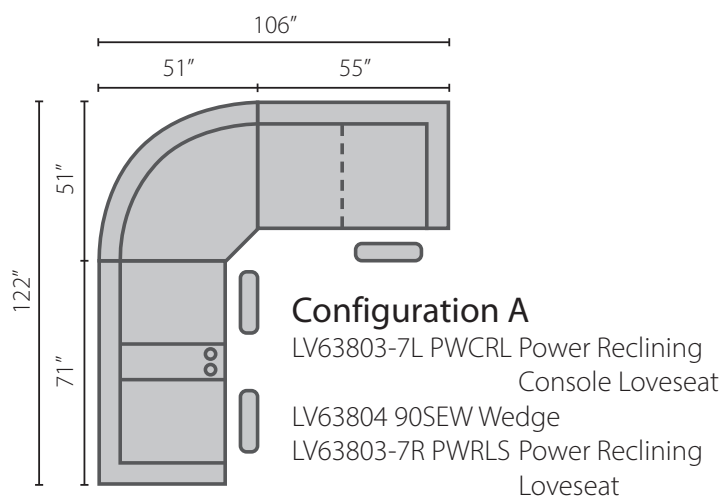

Carthage

Style: LV63803-7

Sectional Pieces

Free Standing Pieces

COMPLETE
COMFORT CONTROL

koolGEL
 cool. conforming. comfort.™

XMS
 TECHNOLOGY

Available in fabric and leather/vinyl. | Power Headrest = -7
 Power Headrest & Lumbar Support = -9 | XMS Technology = -7X
 USB standard with power units