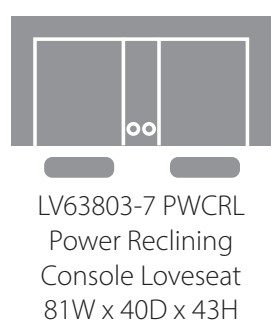

Carthage

Style: LV63803-7

Sectional Pieces

Free Standing Pieces

COMPLETE
COMFORT CONTROL

koolGEL
 cool. conforming. comfort.™

XMS
 TECHNOLOGY

Available in fabric and leather/vinyl. | Power Headrest = -7
 Power Headrest & Lumbar Support = -9 | XMS Technology = -7X
 USB standard with power units