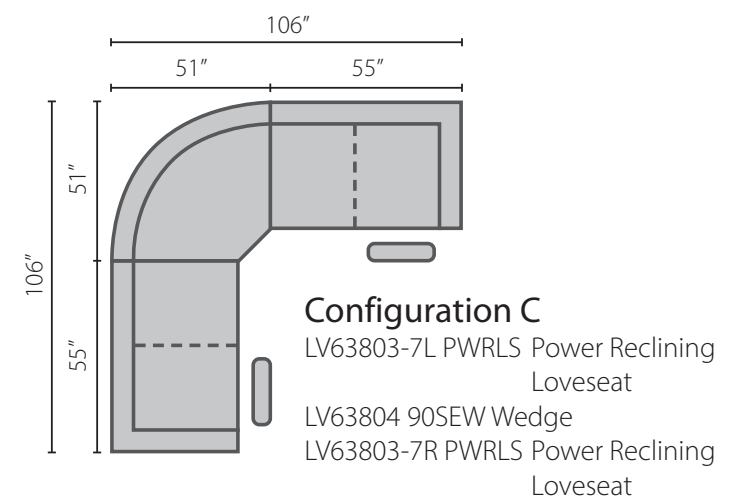

Carthage

Style: LV63803-7

Sectional Pieces

Free Standing Pieces

COMPLETE
COMFORT CONTROL

koolGEL
 cool. conforming. comfort.™

XMS
 TECHNOLOGY

Available in fabric and leather/vinyl. | Power Headrest = -7
 Power Headrest & Lumbar Support = -9 | XMS Technology = -7X
 USB standard with power units