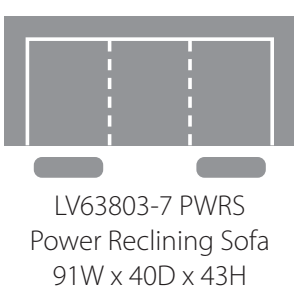

Carthage

Style: LV63803-7

Sectional Pieces

Free Standing Pieces

COMPLETE
COMFORT CONTROL

koolGEL
 cool. conforming. comfort.™

XMS
 TECHNOLOGY

Available in fabric and leather/vinyl. | Power Headrest = -7
 Power Headrest & Lumbar Support = -9 | XMS Technology = -7X
 USB standard with power units