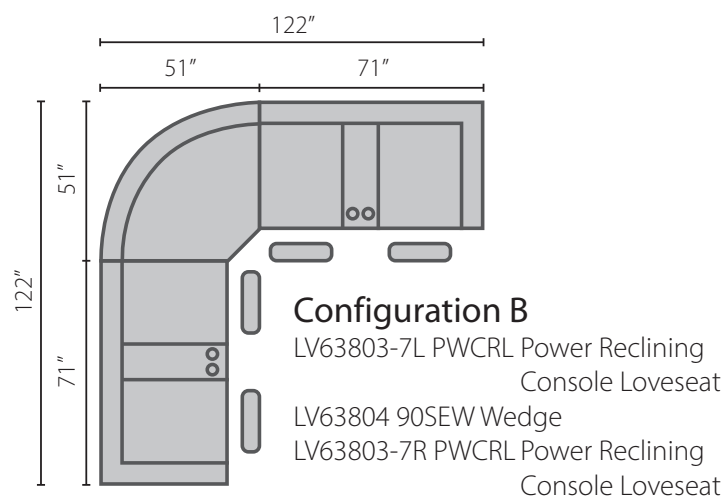

Carthage

Style: LV63803-7

Sectional Pieces

Free Standing Pieces

COMPLETE
COMFORT CONTROL

koolGEL
 cool. conforming. comfort.™

XMS
 TECHNOLOGY

Available in fabric and leather/vinyl. | Power Headrest = -7
 Power Headrest & Lumbar Support = -9 | XMS Technology = -7X
 USB standard with power units