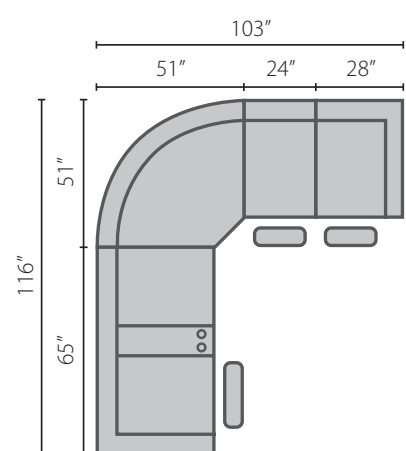

Kamiah Style: 83403-9

Configuration A
83403-9L PWCRL Console Reclining Loveseat
83404 90SEW 90° Wedge
83403-9R PWRLS Reclining Loveseat

Configuration B
83403-9L PWCRL Console Reclining Loveseat
83404 90SEW 90° Wedge
83403-9 PWRAC Reclining Armless Chair
83403-9R PWRC Reclining Chair

Configuration C
83403-9L PWCRL Console Reclining Loveseat
83404 90SEW 90° Wedge
83403-9R PWCRL Console Reclining Loveseat

Configuration D
83403-9L PWRLS Reclining Loveseat
83404 CORN Corner
83403-9R PWRLS Reclining Loveseat

Sectional Pieces

83403-9L/R PWCRL
Console Reclining
Loveseat
65W x 39D x 43H

83403-9L/R PWRLS
Reclining Loveseat
50W x 39D x 43H

83403-9L/R PWRC
Reclining Chair
28W x 39D x 43H

83403-9 PWRAC
Reclining
Armless Chair
24W x 39D x 43H

83404 90SEW
90° Wedge
72W x 42D x 43H

83404 CORN
Corner
37W x 37D x 43H

Free Standing Pieces

83403-9 PWRS
Reclining Sofa
77W x 39D x 43H

83403-9 PWCRLS
Console Reclining
Loveseat
70W x 39D x 43H

83403-9 PWRLS
Reclining Loveseat
55W x 39D x 43H