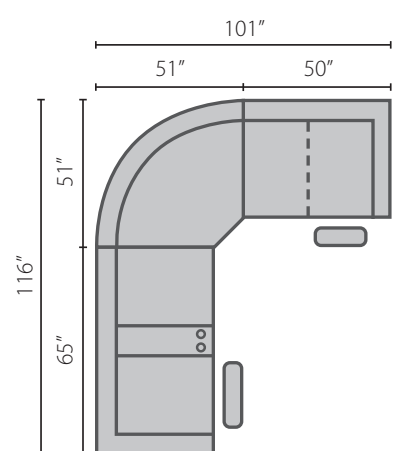

Kamiah Style: 83403-9

Configuration A
83403-9L PWCRL Console Reclining Loveseat
83404 90SEW 90° Wedge
83403-9R PWRLS Reclining Loveseat

Configuration B
83403-9L PWCRL Console Reclining Loveseat
83404 90SEW 90° Wedge
83403-9 PWRAC Reclining Armless Chair
83403-9R PWRC Reclining Chair

Configuration C
83403-9L PWCRL Console Reclining Loveseat
83404 90SEW 90° Wedge
83403-9R PWCRL Console Reclining Loveseat

Configuration D
83403-9L PWRLS Reclining Loveseat
83404 CORN Corner
83403-9R PWRLS Reclining Loveseat

Sectional Pieces

83403-9L/R PWCRL
Console Reclining
Loveseat
65W x 39D x 43H

83403-9L/R PWRLS
Reclining Loveseat
50W x 39D x 43H

83403-9L/R PWRC
Reclining Chair
28W x 39D x 43H

83403-9 PWRAC
Reclining
Armless Chair
24W x 39D x 43H

83404 90SEW
90° Wedge
72W x 42D x 43H

83404 CORN
Corner
37W x 37D x 43H

Free Standing Pieces

83403-9 PWRS
Reclining Sofa
77W x 39D x 43H

83403-9 PWCRLS
Console Reclining
Loveseat
70W x 39D x 43H

83403-9 PWRLS
Reclining Loveseat
55W x 39D x 43H