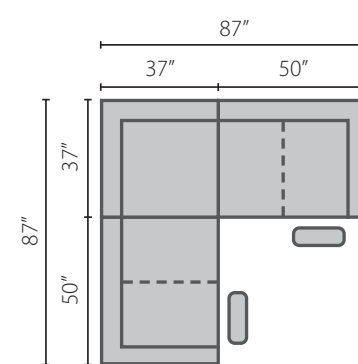

Kamiah Style: 83403-9

Configuration A
83403-9L PWCRL Console Reclining Loveseat
83404 90SEW 90° Wedge
83403-9R PWRLS Reclining Loveseat

Configuration B
83403-9L PWCRL Console Reclining Loveseat
83404 90SEW 90° Wedge
83403-9 PWRAC Reclining Armless Chair
83403-9R PWRC Reclining Chair

Configuration C
83403-9L PWCRL Console Reclining Loveseat
83404 90SEW 90° Wedge
83403-9R PWCRL Console Reclining Loveseat

Configuration D
83403-9L PWRLS Reclining Loveseat
83404 CORN Corner
83403-9R PWRLS Reclining Loveseat

Sectional Pieces

83403-9L/R PWCRL
Console Reclining
Loveseat
65W x 39D x 43H

83403-9L/R PWRLS
Reclining Loveseat
50W x 39D x 43H

83403-9L/R PWRC
Reclining Chair
28W x 39D x 43H

83403-9 PWRAC
Reclining
Armless Chair
24W x 39D x 43H

83404 90SEW
90° Wedge
72W x 42D x 43H

83404 CORN
Corner
37W x 37D x 43H

Free Standing Pieces

83403-9 PWRS
Reclining Sofa
77W x 39D x 43H

83403-9 PWCRLS
Console Reclining
Loveseat
70W x 39D x 43H

83403-9 PWRLS
Reclining Loveseat
55W x 39D x 43H