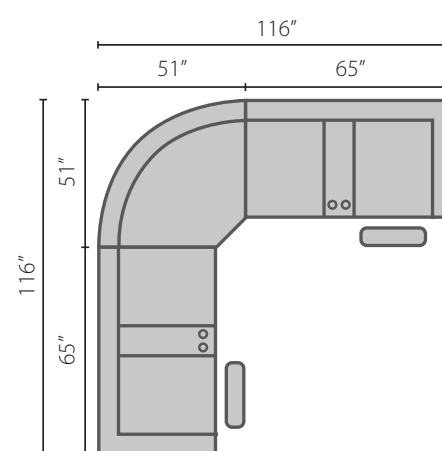

Kamiah Style: 83403-9

Configuration A
83403-9L PWCRL Console Reclining Loveseat
83404 90SEW 90° Wedge
83403-9R PWRLS Reclining Loveseat

Configuration B
83403-9L PWCRL Console Reclining Loveseat
83404 90SEW 90° Wedge
83403-9 PWRAC Reclining Armless Chair
83403-9R PWRC Reclining Chair

Configuration C
83403-9L PWCRL Console Reclining Loveseat
83404 90SEW 90° Wedge
83403-9R PWCRL Console Reclining Loveseat

Configuration D
83403-9L PWRLS Reclining Loveseat
83404 CORN Corner
83403-9R PWRLS Reclining Loveseat

Sectional Pieces

83403-9L/R PWCRL
Console Reclining
Loveseat
65W x 39D x 43H

83403-9L/R PWRLS
Reclining Loveseat
50W x 39D x 43H

83403-9L/R PWRC
Reclining Chair
28W x 39D x 43H

83403-9 PWRAC
Reclining
Armless Chair
24W x 39D x 43H

83404 90SEW
90° Wedge
72W x 42D x 43H

83404 CORN
Corner
37W x 37D x 43H

Free Standing Pieces

83403-9 PWRS
Reclining Sofa
77W x 39D x 43H

83403-9 PWCRLS
Console Reclining
Loveseat
70W x 39D x 43H

83403-9 PWRLS
Reclining Loveseat
55W x 39D x 43H