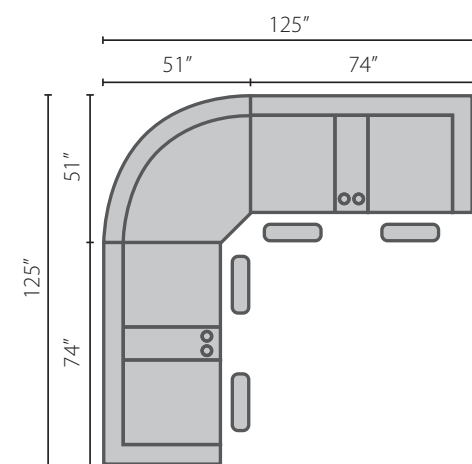

### Configuration A

- 85643-7L PWRC Power Reclining Chair
- 85640 STCC Storage Console w/ Cup Holders
- 85643-7 PRAC Power Reclining Armless Chair
- 85641 AC Armless Chair
- 85640 STCC Storage Console w/ Cup Holders
- 85643-7R PWRC Power Reclining Chair

### Configuration B

- 85643-7L PWRLS Power Reclining Loveseat
- 85644 90SEW 90° Wedge
- 85643-7R PWRLS Power Reclining Loveseat

## Sectional Pieces

85643-7L/R PWCRL  
Power Console  
Reclining Loveseat  
74W x 41D x 43H

85643-7L/R PWRLS  
Power Reclining  
Loveseat  
55W x 41D x 43H

85643-7L/R PWRC  
Power Reclining  
Chair  
32W x 41D x 43H

Power Headrest = -7 | Power Headrest & Lumbar Support = -9  
XMS Technology = -7X | USB standard with power units  
Extended Ottoman - 3 extra inches of layout