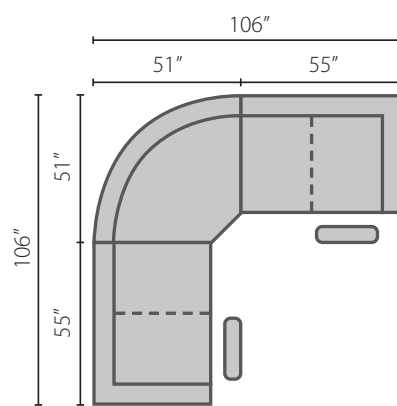

### Configuration A

- 85643-7L PWRC Power Reclining Chair
- 85640 STCC Storage Console w/ Cup Holders
- 85643-7 PRAC Power Reclining Armless Chair
- 85641 AC Armless Chair
- 85640 STCC Storage Console w/ Cup Holders
- 85643-7R PWRC Power Reclining Chair

### Configuration B

- 85643-7L PWRLS Power Reclining Loveseat
- 85644 90SEW 90° Wedge
- 85643-7R PWRLS Power Reclining Loveseat

## Sectional Pieces

85643-7L/R PWCRL  
Power Console  
Reclining Loveseat  
74W x 41D x 43H

85643-7L/R PWRLS  
Power Reclining  
Loveseat  
55W x 41D x 43H

85643-7L/R PWRC  
Power Reclining  
Chair  
32W x 41D x 43H

Power Headrest = -7 | Power Headrest & Lumbar Support = -9  
XMS Technology = -7X | USB standard with power units  
Extended Ottoman - 3 extra inches of layout