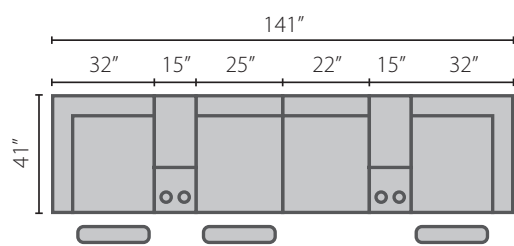

### Configuration A

- 85643-7L PWRC Power Reclining Chair
- 85640 STCC Storage Console w/ Cup Holders
- 85643-7 PRAC Power Reclining Armless Chair
- 85641 AC Armless Chair
- 85640 STCC Storage Console w/ Cup Holders
- 85643-7R PWRC Power Reclining Chair

Power Headrest = -7 | Power Headrest & Lumbar Support = -9  
XMS Technology = -7X | USB standard with power units  
Extended Ottoman - 3 extra inches of layout