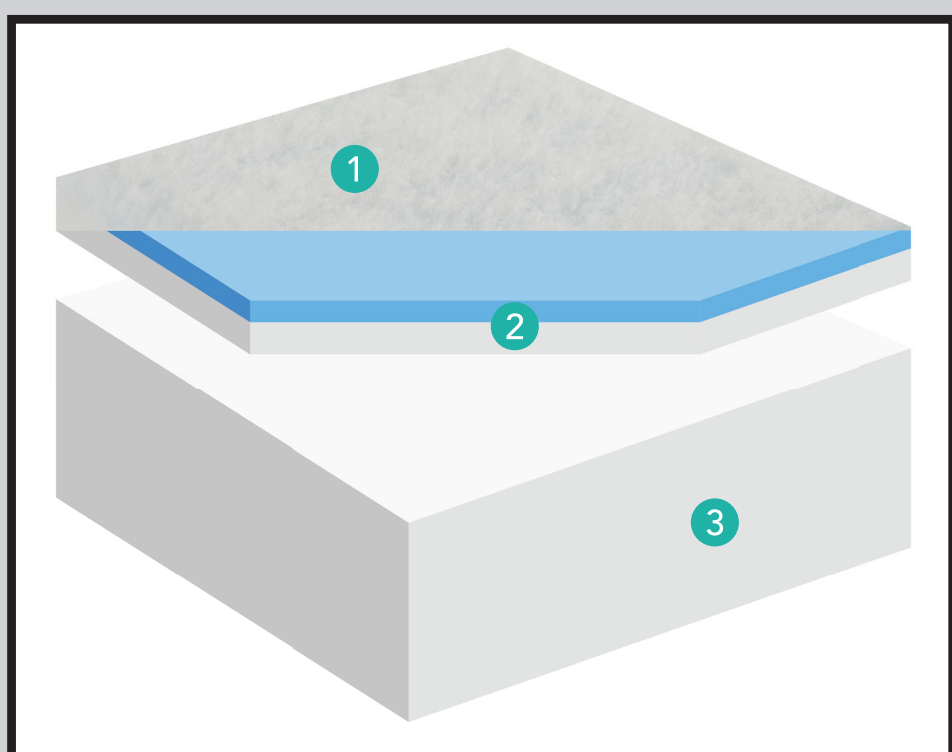

MOVING YOUR WAY™

DAVOS
Flair Arm
94003

PODRICK
Padded Arm
94103

ALLISER
Track Arm
94203

EDDISON
Rolled Arm
94303

KOOLGEL
cool. conforming. comfort.™

THE KOOLEST THING IN MOTION JUST GOT KOOLER

1. Fiber: .75 oz Bonded Dacron polyester fiber glued on top of the top seat for added stability, creating a more plush inviting appearance.
2. Top Seat: Total Surface Coverage of 1.8 Gel Infused polyurethane foam glued on top of a high density cushion foam. The Gel provides a cool, conforming, comfort along with the 1.8 HR support underneath.
3. Core: 1.8 HR (High Resilience) polyurethane open-cell foam, provides a higher support factor for comfort and longevity.

EXTENDED FOOTREST

3 EXTRA INCHES

XMS
TECHNOLOGY

MOVING YOUR WAY™

Free Standing

D - 88", P - 86", A - 87", E - 90"

Reclining Sofa
Height: 42"

D - 78", P - 76", A - 77", E - 80"