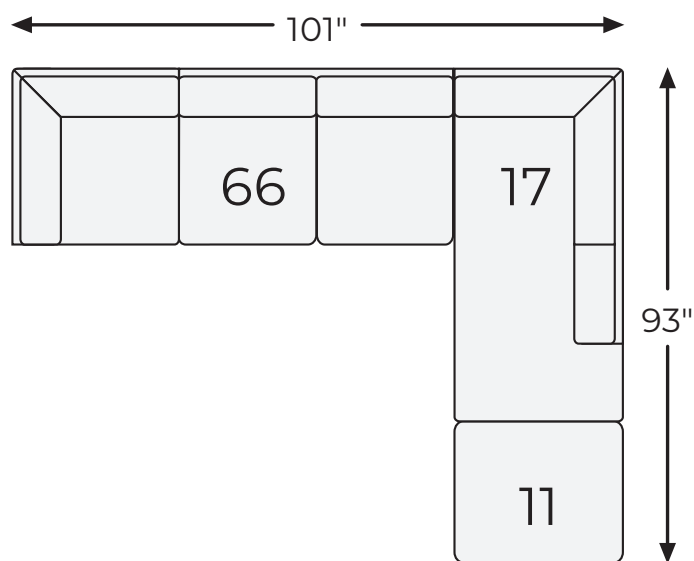

# Big or small... we fit your space.

KITLER COLLECTION - 61701

Option 1

Option 2

-11 OTTOMAN WITH STORAGE

-17 RTA RAF CORNER CHAISE

-66 RTA LAF SOFA