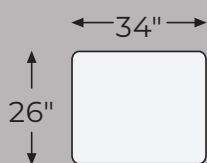

# Big or small... we fit your space.

KITLER COLLECTION - 61701

Option 1

Option 2

-11 OTTOMAN WITH STORAGE

-17 RTA RAF CORNER CHAISE

-66 RTA LAF SOFA