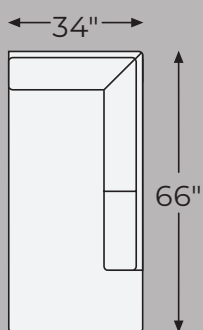

# Big or small... we fit your space.

KITLER COLLECTION - 61701

Option 1

Option 2

-11 OTTOMAN WITH STORAGE

-17 RTA RAF CORNER CHAISE

-66 RTA LAF SOFA